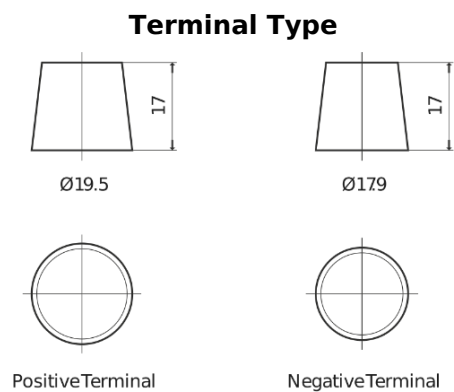

**Product overview**

Batteries for Cars

**Futura CA954**

Part number	CA954
Technology	Flooded
EAN/GTIN	3661024016520
Voltage	12 V
Capacity	95.0 Ah
CCA	800 A
Length	306 mm
Width	173 mm
Height	222 mm
Box size	D31
Polarity	ETN 0
Terminal Type	EN taper post
Hold Down	Korean B1
Weights (subject of variation)	21.40 kg