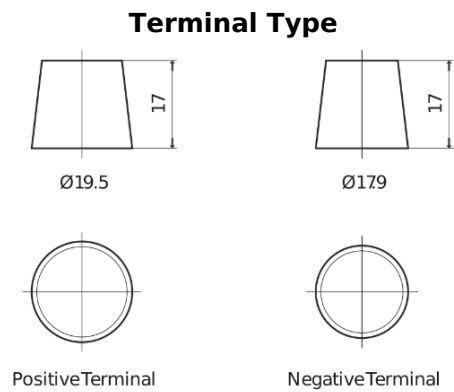

Product overview

Batteries for Cars

Futura CA954

Part number	CA954
Technology	Flooded
EAN/GTIN	3661024016520
Voltage	12 V
Capacity	95.0 Ah
CCA	800 A
Length	306 mm
Width	173 mm
Height	222 mm
Box size	D31
Polarity	ETN 0
Terminal Type	EN taper post
Hold Down	Korean B1
Weights (subject of variation)	21.40 kg