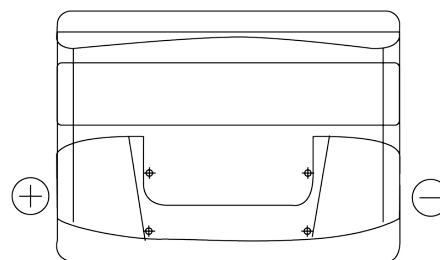

Product overview

Batteries for Cars

Technica TB501

Part number	TB501
Technology	Flooded
EAN/GTIN	3661024054522
Voltage	12 V
Capacity	50 Ah
CCA	450 A
Length	207 mm
Width	175 mm
Height	190 mm
Box size	L01
Polarity	ETN 1
Terminal Type	EN taper post
Hold Down	B13
Weights (subject of variation)	12.20 kg

Polarity

Terminal Type

Positive Terminal

Negative Terminal

Hold Down

Design, features and specifications are subject to change without notice. We disclaim any representation or warranty, express or implied, concerning the data or recommendations, and in no event shall be liable for any loss or damage claimed to have arisen as a result. Some products may not be available in your local market.