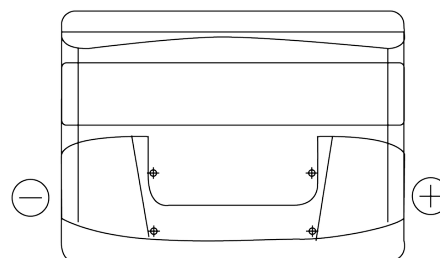

Product overview

Batteries for Cars

Technica TB500

Part number	TB500
Technology	Flooded
EAN/GTIN	3661024054515
Voltage	12 V
Capacity	50 Ah
CCA	450 A
Length	207 mm
Width	175 mm
Height	190 mm
Box size	L01
Polarity	ETN 0
Terminal Type	EN taper post
Hold Down	B13
Weights (subject of variation)	12.10 kg

Polarity

Terminal Type

Positive Terminal

Negative Terminal

Hold Down

Design, features and specifications are subject to change without notice. We disclaim any representation or warranty, express or implied, concerning the data or recommendations, and in no event shall be liable for any loss or damage claimed to have arisen as a result. Some products may not be available in your local market.