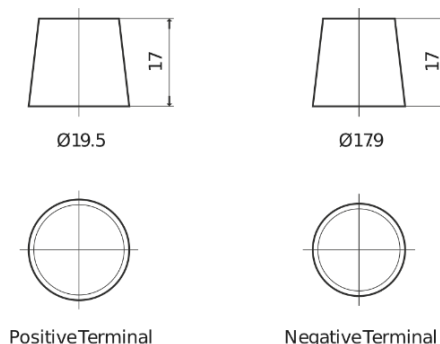

Terminal Type

Hold Down

Design, features and specifications are subject to change without notice. We disclaim any representation or warranty, express or implied, concerning the data or recommendations, and in no event shall be liable for any loss or damage claimed to have arisen as a result. Some products may not be available in your local market.