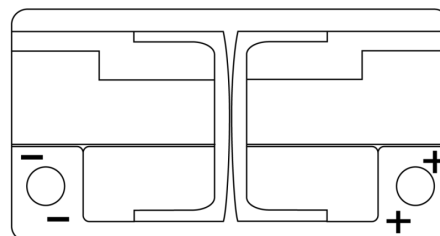

Product overview

Batteries for Cars

Futura CA900

Part number	CA900
Technology	Flooded
EAN/GTIN	3661024016438
Voltage	12 V
Capacity	90.0 Ah
CCA	720 A
Length	315 mm
Width	175 mm
Height	190 mm
Box size	L04
Polarity	ETN 0
Terminal Type	EN taper post
Hold Down	B13
Weights (subject of variation)	19.70 kg

Polarity

Terminal Type

Hold Down

Design, features and specifications are subject to change without notice. We disclaim any representation or warranty, express or implied, concerning the data or recommendations, and in no event shall be liable for any loss or damage claimed to have arisen as a result. Some products may not be available in your local market.