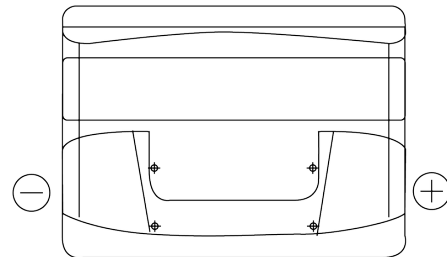

Batteries for Cars

Formula FB500

Part number	FB500
Technology	Flooded
EAN/GTIN	3661024044516
Voltage	12 V
Capacity	50 Ah
CCA	450 A
Length	207 mm
Width	175 mm
Height	190 mm
Box size	L01
Polarity	ETN 0
Terminal Type	EN taper post
Hold Down	B13
Weights (subject of variation)	12.10 kg

Polarity

Terminal Type

Hold Down

Design, features and specifications are subject to change without notice. We disclaim any representation or warranty, express or implied, concerning the data or recommendations, and in no event shall be liable for any loss or damage claimed to have arisen as a result. Some products may not be available in your local market.