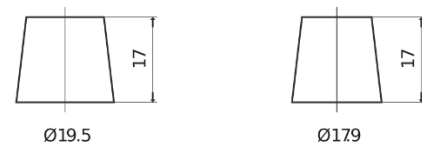

Product overview

Batteries for Cars

Standard TC440

Part number	TC440
Technology	Flooded
EAN/GTIN	3661024054782
Voltage	12 V
Capacity	44 Ah
CCA	360 A
Length	207 mm
Width	175 mm
Height	190 mm
Box size	L01
Polarity	ETN 0
Terminal Type	EN taper post
Hold Down	B13
Weights (subject of variation)	11.10 kg

Polarity

Terminal Type

Positive Terminal

Negative Terminal

Hold Down

Design, features and specifications are subject to change without notice. We disclaim any representation or warranty, express or implied, concerning the data or recommendations, and in no event shall be liable for any loss or damage claimed to have arisen as a result. Some products may not be available in your local market.