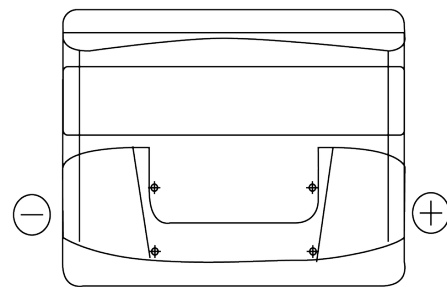

Product overview

Batteries for Cars

Standard TC440

Part number	TC440
Technology	Flooded
EAN/GTIN	3661024054782
Voltage	12 V
Capacity	44 Ah
CCA	360 A
Length	207 mm
Width	175 mm
Height	190 mm
Box size	L01
Polarity	ETN 0
Terminal Type	EN taper post
Hold Down	B13
Weights (subject of variation)	11.10 kg

Polarity

Terminal Type

Positive Terminal

Negative Terminal

Hold Down

Design, features and specifications are subject to change without notice. We disclaim any representation or warranty, express or implied, concerning the data or recommendations, and in no event shall be liable for any loss or damage claimed to have arisen as a result. Some products may not be available in your local market.