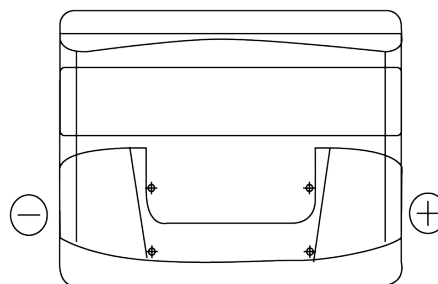

**Product overview**

Batteries for Cars

**Classic EC440**

Part number	EC440
Technology	Flooded
EAN/GTIN	3661024034784
Voltage	12 V
Capacity	44 Ah
CCA	360 A
Length	207 mm
Width	175 mm
Height	190 mm
Box size	L01
Polarity	ETN 0
Terminal Type	EN taper post
Hold Down	B13
Weights (subject of variation)	11.10 kg

**Polarity**

**Terminal Type**

Positive Terminal

Negative Terminal

**Hold Down**

Design, features and specifications are subject to change without notice. We disclaim any representation or warranty, express or implied, concerning the data or recommendations, and in no event shall be liable for any loss or damage claimed to have arisen as a result. Some products may not be available in your local market.