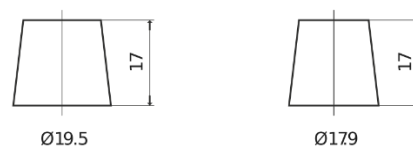

**Product overview**

Batteries for Cars

**Classic EC440**

Part number	EC440
Technology	Flooded
EAN/GTIN	3661024034784
Voltage	12 V
Capacity	44 Ah
CCA	360 A
Length	207 mm
Width	175 mm
Height	190 mm
Box size	L01
Polarity	ETN 0
Terminal Type	EN taper post
Hold Down	B13
Weights (subject of variation)	11.10 kg

**Polarity**

**Terminal Type**

Positive Terminal

Negative Terminal

**Hold Down**

Design, features and specifications are subject to change without notice. We disclaim any representation or warranty, express or implied, concerning the data or recommendations, and in no event shall be liable for any loss or damage claimed to have arisen as a result. Some products may not be available in your local market.