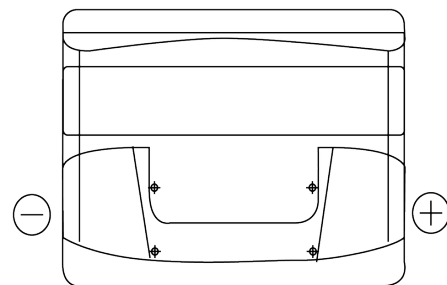

Product overview

Batteries for Cars

Classic EC440

Part number	EC440
Technology	Flooded
EAN/GTIN	3661024034784
Voltage	12 V
Capacity	44 Ah
CCA	360 A
Length	207 mm
Width	175 mm
Height	190 mm
Box size	L01
Polarity	ETN 0
Terminal Type	EN taper post
Hold Down	B13
Weights (subject of variation)	11.10 kg

Polarity

Terminal Type

Positive Terminal

Negative Terminal

Hold Down

Design, features and specifications are subject to change without notice. We disclaim any representation or warranty, express or implied, concerning the data or recommendations, and in no event shall be liable for any loss or damage claimed to have arisen as a result. Some products may not be available in your local market.