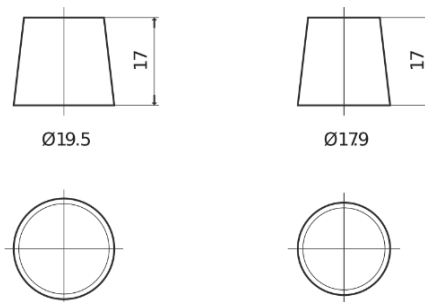

**Product overview**

Batteries for Cars

**Futura CA852**

Part number	CA852
Technology	Flooded
EAN/GTIN	3661024014298
Voltage	12 V
Capacity	85.0 Ah
CCA	800 A
Length	315 mm
Width	175 mm
Height	175 mm
Box size	LB4
Polarity	ETN 0
Terminal Type	EN taper post
Hold Down	B13
Weights (subject of variation)	18.60 kg

**Polarity**

**Terminal Type**

Positive Terminal

Negative Terminal

**Hold Down**

Design, features and specifications are subject to change without notice. We disclaim any representation or warranty, express or implied, concerning the data or recommendations, and in no event shall be liable for any loss or damage claimed to have arisen as a result. Some products may not be available in your local market.