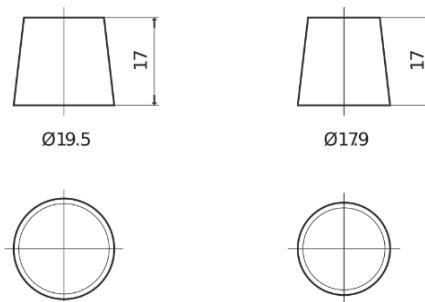

Product overview

Batteries for Cars

Futura CA852

| | |
|--------------------------------|---------------|
| Part number | CA852 |
| Technology | Flooded |
| EAN/GTIN | 3661024014298 |
| Voltage | 12 V |
| Capacity | 85.0 Ah |
| CCA | 800 A |
| Length | 315 mm |
| Width | 175 mm |
| Height | 175 mm |
| Box size | LB4 |
| Polarity | ETN 0 |
| Terminal Type | EN taper post |
| Hold Down | B13 |
| Weights (subject of variation) | 18.60 kg |

Polarity

Terminal Type

Positive Terminal

Negative Terminal

Hold Down

Design, features and specifications are subject to change without notice. We disclaim any representation or warranty, express or implied, concerning the data or recommendations, and in no event shall be liable for any loss or damage claimed to have arisen as a result. Some products may not be available in your local market.