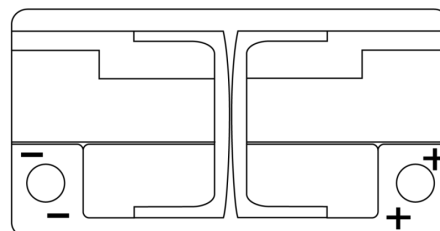

Product overview

Batteries for Cars

Futura CA852

| | |
|--------------------------------|---------------|
| Part number | CA852 |
| Technology | Flooded |
| EAN/GTIN | 3661024014298 |
| Voltage | 12 V |
| Capacity | 85.0 Ah |
| CCA | 800 A |
| Length | 315 mm |
| Width | 175 mm |
| Height | 175 mm |
| Box size | LB4 |
| Polarity | ETN 0 |
| Terminal Type | EN taper post |
| Hold Down | B13 |
| Weights (subject of variation) | 18.60 kg |

Polarity

Terminal Type

Positive Terminal

Negative Terminal

Hold Down

Design, features and specifications are subject to change without notice. We disclaim any representation or warranty, express or implied, concerning the data or recommendations, and in no event shall be liable for any loss or damage claimed to have arisen as a result. Some products may not be available in your local market.