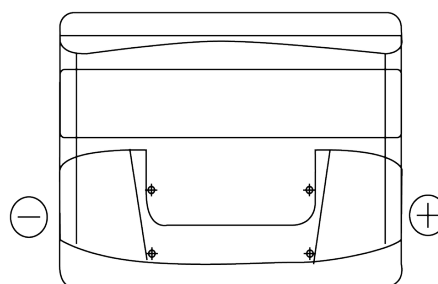

Product overview

Batteries for Cars

Standard CC440

Part number	CC440
Technology	Flooded
EAN/GTIN	3661024014786
Voltage	12 V
Capacity	44 Ah
CCA	360 A
Length	207 mm
Width	175 mm
Height	190 mm
Box size	L01
Polarity	ETN 0
Terminal Type	EN taper post
Hold Down	B13
Weights (subject of variation)	11.10 kg

Polarity

Terminal Type

Hold Down

Design, features and specifications are subject to change without notice. We disclaim any representation or warranty, express or implied, concerning the data or recommendations, and in no event shall be liable for any loss or damage claimed to have arisen as a result. Some products may not be available in your local market.