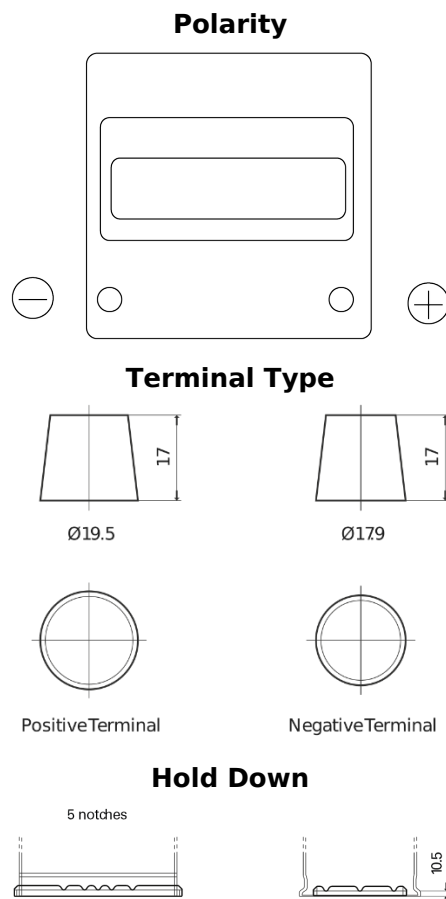

Product overview

Batteries for Cars

Technica TB440

| | |
|--------------------------------|---------------|
| Part number | TB440 |
| Technology | Flooded |
| EAN/GTIN | 3661024054508 |
| Voltage | 12 V |
| Capacity | 44 Ah |
| CCA | 400 A |
| Length | 175 mm |
| Width | 175 mm |
| Height | 190 mm |
| Box size | L00 |
| Polarity | ETN 0 |
| Terminal Type | EN taper post |
| Hold Down | B13 |
| Weights (subject of variation) | 10.70 kg |