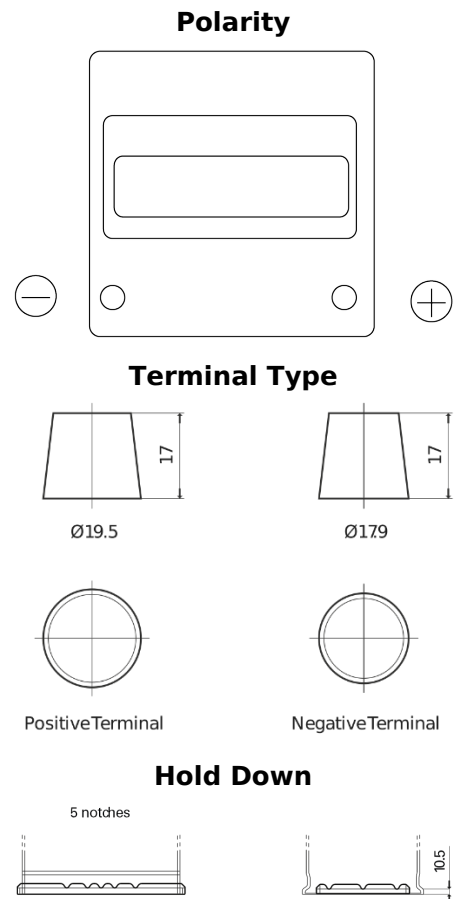

**Product overview**

Batteries for Cars

**Plus CB440**

Part number	CB440
Technology	Flooded
EAN/GTIN	3661024014502
Voltage	12 V
Capacity	44 Ah
CCA	400 A
Length	175 mm
Width	175 mm
Height	190 mm
Box size	L00
Polarity	ETN 0
Terminal Type	EN taper post
Hold Down	B13
Weights (subject of variation)	10.70 kg