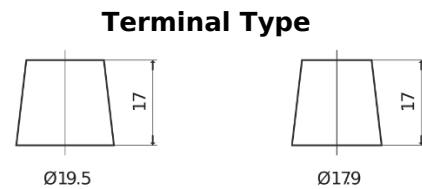

**Product overview**

Batteries for Marine and Leisure

**Vintage EU77-6**

Part number	EU77-6
Technology	Flooded
EAN/GTIN	3661024036177
Voltage	6 V
Capacity	77 Ah
CCA	650 A
Length	215 mm
Width	169 mm
Height	184 mm
Box size	H02
Polarity	ETN 0
Terminal Type	EN taper post
Hold Down	B6
Weights (subject of variation)	11.10 kg