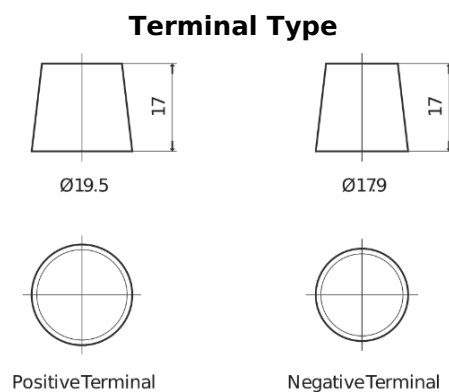

Product overview

Batteries for Trucks, Buses, Construction, Agriculture

PowerPRO FF2353

Part number	FF2353
Technology	Flooded
EAN/GTIN	3661024045322
Voltage	12 V
Capacity	235.0 Ah
CCA	1300 A
Length	518 mm
Width	274 mm
Height	240 mm
Box size	D06
Polarity	ETN 3
Terminal Type	EN taper post
Hold Down	B0
Weights (subject of variation)	56.30 kg