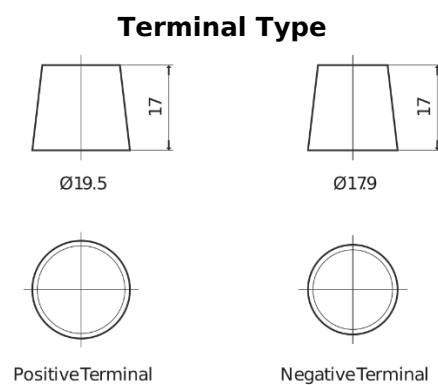

Product overview

Batteries for Trucks, Buses, Construction, Agriculture

PowerPRO FF1453

Part number	FF1453
Technology	Flooded
EAN/GTIN	3661024045308
Voltage	12 V
Capacity	145.0 Ah
CCA	900 A
Length	513 mm
Width	189 mm
Height	223 mm
Box size	D04
Polarity	ETN 3
Terminal Type	EN taper post
Hold Down	B0
Weights (subject of variation)	35.90 kg