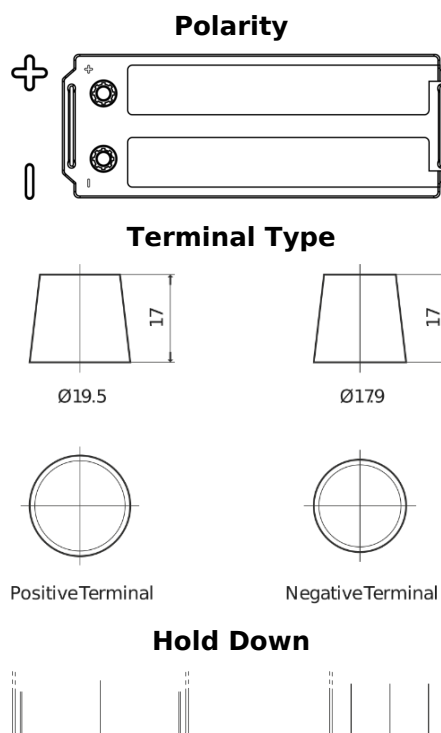

Product overview

Batteries for Trucks, Buses, Construction, Agriculture

PowerPRO FF1453

Part number	FF1453
Technology	Flooded
EAN/GTIN	3661024045308
Voltage	12 V
Capacity	145.0 Ah
CCA	900 A
Length	513 mm
Width	189 mm
Height	223 mm
Box size	D04
Polarity	ETN 3
Terminal Type	EN taper post
Hold Down	B0
Weights (subject of variation)	35.90 kg