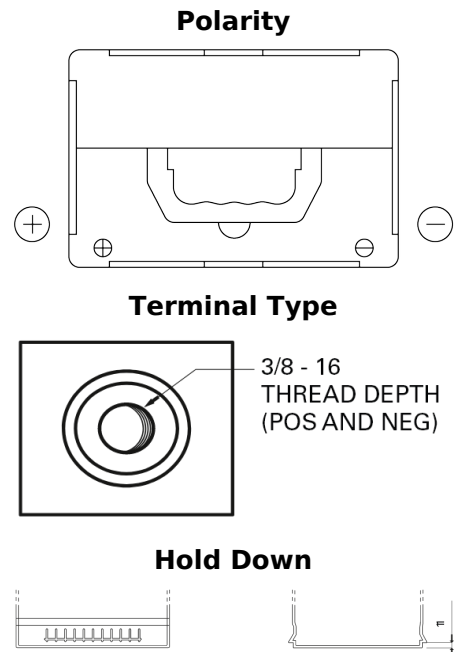

Product overview

Batteries for Cars

Technica TB558

Part number	TB558
Technology	Flooded
EAN/GTIN	3661024057158
Voltage	12 V
Capacity	55 Ah
CCA	620 A
Length	230 mm
Width	180 mm
Height	186 mm
Box size	G75
Polarity	ETN 1
Terminal Type	SAE S 3/8" side Terminal
Hold Down	B7
Weights (subject of variation)	14.20 kg