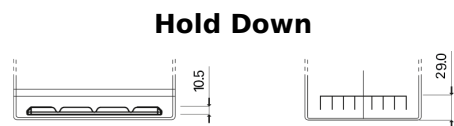

Product overview

Batteries for Cars

Futura CA755

Part number	CA755
Technology	Flooded
EAN/GTIN	3661024016513
Voltage	12 V
Capacity	75.0 Ah
CCA	630 A
Length	270 mm
Width	173 mm
Height	222 mm
Box size	D26
Polarity	ETN 1
Terminal Type	EN taper post
Hold Down	Korean B1+B6
Weights (subject of variation)	17.40 kg