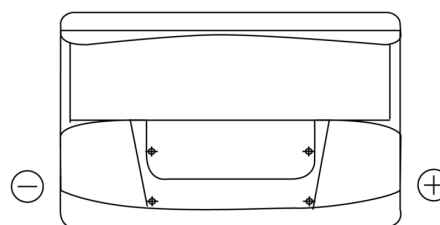

**Product overview**

Batteries for Cars

**Standard FC700**

Part number	FC700
Technology	Flooded
EAN/GTIN	3661024044820
Voltage	12 V
Capacity	70.0 Ah
CCA	640 A
Length	278 mm
Width	175 mm
Height	190 mm
Box size	L03
Polarity	ETN 0
Terminal Type	EN taper post
Hold Down	B13
Weights (subject of variation)	16.00 kg

**Polarity**

**Terminal Type**

Positive Terminal

Negative Terminal

**Hold Down**

Design, features and specifications are subject to change without notice. We disclaim any representation or warranty, express or implied, concerning the data or recommendations, and in no event shall be liable for any loss or damage claimed to have arisen as a result. Some products may not be available in your local market.