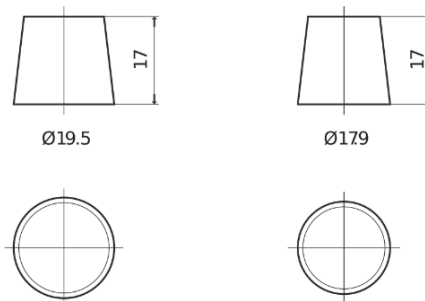

**Product overview**

Batteries for Cars

**Standard FC700**

Part number	FC700
Technology	Flooded
EAN/GTIN	3661024044820
Voltage	12 V
Capacity	70.0 Ah
CCA	640 A
Length	278 mm
Width	175 mm
Height	190 mm
Box size	L03
Polarity	ETN 0
Terminal Type	EN taper post
Hold Down	B13
Weights (subject of variation)	16.00 kg

**Polarity**

**Terminal Type**

Positive Terminal

Negative Terminal

**Hold Down**

Design, features and specifications are subject to change without notice. We disclaim any representation or warranty, express or implied, concerning the data or recommendations, and in no event shall be liable for any loss or damage claimed to have arisen as a result. Some products may not be available in your local market.