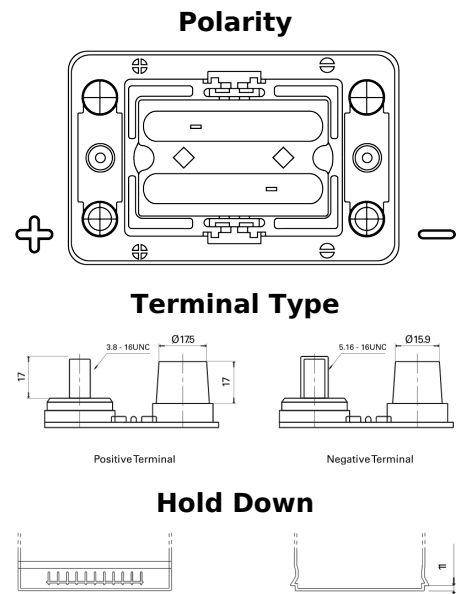

Product overview

Batteries for Trucks, Buses, Construction, Agriculture

PowerPRO Agri&Construction EJ050C

Part number	EJ050C
Technology	AGM
EAN/GTIN	3661024036979
Voltage	12 V
Capacity	50 Ah
CCA	800 A
Length	260 mm
Width	173 mm
Height	206 mm
Box size	G34
Polarity	ETN 1
Terminal Type	SAE M 3/8"- 5/16" taper&stud
Hold Down	B7
Weights (subject of variation)	17.90 kg