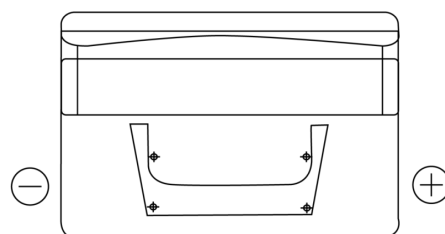

Product overview

Batteries for Cars

Standard FC652

Part number	FC652
Technology	Flooded
EAN/GTIN	3661024044868
Voltage	12 V
Capacity	65.0 Ah
CCA	540 A
Length	278 mm
Width	175 mm
Height	175 mm
Box size	LB3
Polarity	ETN 0
Terminal Type	EN taper post
Hold Down	B13
Weights (subject of variation)	14.50 kg

Polarity

Terminal Type

Hold Down

Design, features and specifications are subject to change without notice. We disclaim any representation or warranty, express or implied, concerning the data or recommendations, and in no event shall be liable for any loss or damage claimed to have arisen as a result. Some products may not be available in your local market.