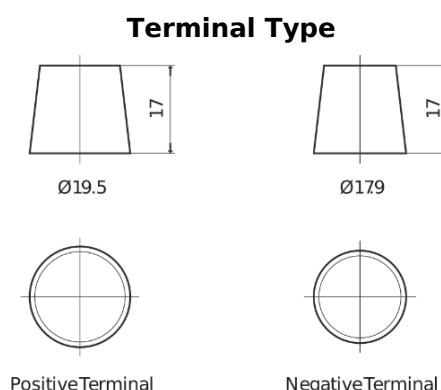

**Product overview**

Batteries for Cars

**Futura CA754**

Part number	CA754
Technology	Flooded
EAN/GTIN	3661024016506
Voltage	12 V
Capacity	75.0 Ah
CCA	630 A
Length	270 mm
Width	173 mm
Height	222 mm
Box size	D26
Polarity	ETN 0
Terminal Type	EN taper post
Hold Down	Korean B1+B6
Weights (subject of variation)	17.40 kg