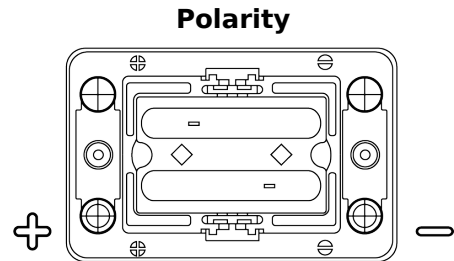

Product overview

Batteries for Marine and Leisure

Start AGM EM1000

Part number	EM1000
Technology	AGM
EAN/GTIN	3661024036023
Voltage	12 V
Capacity	50 Ah
CCA	800 A
MCA	1000
Length	260 mm
Width	173 mm
Height	206 mm
Box size	G34
Polarity	ETN 1
Terminal Type	SAE M 3/8"- 5/16" taper&stud
Hold Down	B7
Weights (subject of variation)	17.90 kg