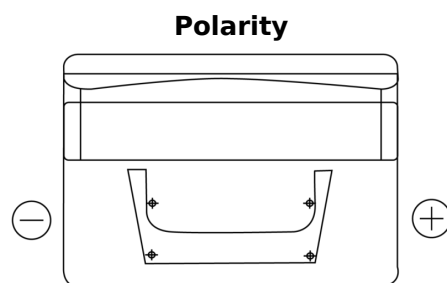

Product overview

Batteries for Cars

Standard FC542

Part number	FC542
Technology	Flooded
EAN/GTIN	3661024044851
Voltage	12 V
Capacity	54.0 Ah
CCA	500 A
Length	242 mm
Width	175 mm
Height	175 mm
Box size	LB2
Polarity	ETN 0
Terminal Type	EN taper post
Hold Down	B13
Weights (subject of variation)	12.90 kg