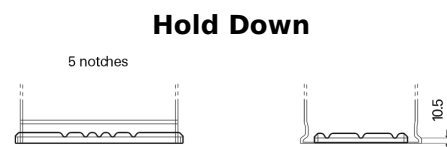

Product overview

Batteries for Cars

Standard FC542

Part number	FC542
Technology	Flooded
EAN/GTIN	3661024044851
Voltage	12 V
Capacity	54.0 Ah
CCA	500 A
Length	242 mm
Width	175 mm
Height	175 mm
Box size	LB2
Polarity	ETN 0
Terminal Type	EN taper post
Hold Down	B13
Weights (subject of variation)	12.90 kg