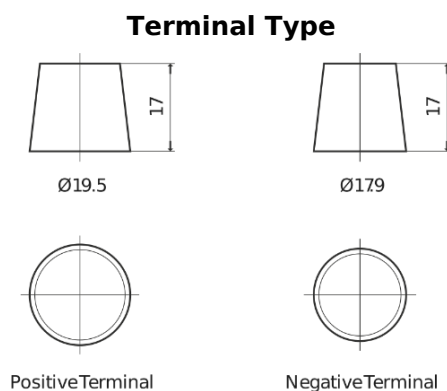

Product overview

Batteries for Cars

Standard FC542

Part number	FC542
Technology	Flooded
EAN/GTIN	3661024044851
Voltage	12 V
Capacity	54.0 Ah
CCA	500 A
Length	242 mm
Width	175 mm
Height	175 mm
Box size	LB2
Polarity	ETN 0
Terminal Type	EN taper post
Hold Down	B13
Weights (subject of variation)	12.90 kg