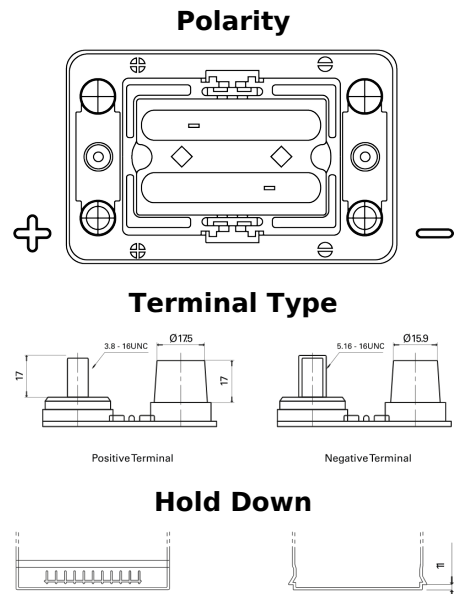

**Product overview**

Batteries for Trucks, Buses, Construction, Agriculture

**PowerPRO Agri&Construction CJ050C**

Part number	CJ050C
Technology	Flooded
EAN/GTIN	3661024016810
Voltage	12 V
Capacity	50 Ah
CCA	800 A
Length	260 mm
Width	173 mm
Height	206 mm
Box size	G34
Polarity	ETN 1
Terminal Type	SAE M 3/8"- 5/16" taper&stud
Hold Down	B7
Weights (subject of variation)	17.90 kg