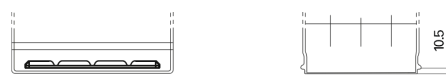

Product overview

Batteries for Cars

Formula FB955

Part number	FB955
Technology	Flooded
EAN/GTIN	3661024044462
Voltage	12 V
Capacity	95.0 Ah
CCA	760 A
Length	306 mm
Width	173 mm
Height	222 mm
Box size	D31
Polarity	ETN 1
Terminal Type	EN taper post
Hold Down	Korean B1
Weights (subject of variation)	20.60 kg

Polarity

Terminal Type

Hold Down

Design, features and specifications are subject to change without notice. We disclaim any representation or warranty, express or implied, concerning the data or recommendations, and in no event shall be liable for any loss or damage claimed to have arisen as a result. Some products may not be available in your local market.