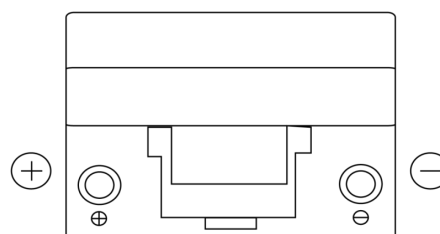

**Product overview**

Batteries for Cars

**Formula FB955**

Part number	FB955
Technology	Flooded
EAN/GTIN	3661024044462
Voltage	12 V
Capacity	95.0 Ah
CCA	760 A
Length	306 mm
Width	173 mm
Height	222 mm
Box size	D31
Polarity	ETN 1
Terminal Type	EN taper post
Hold Down	Korean B1
Weights (subject of variation)	20.60 kg

**Polarity**

**Terminal Type**

**Hold Down**

Design, features and specifications are subject to change without notice. We disclaim any representation or warranty, express or implied, concerning the data or recommendations, and in no event shall be liable for any loss or damage claimed to have arisen as a result. Some products may not be available in your local market.