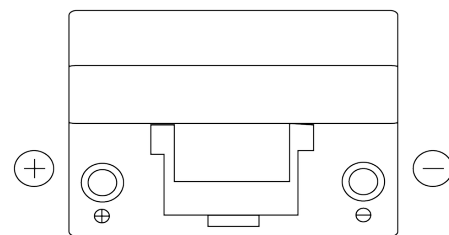

Product overview

Batteries for Cars

Formula FB955

Part number	FB955
Technology	Flooded
EAN/GTIN	3661024044462
Voltage	12 V
Capacity	95.0 Ah
CCA	760 A
Length	306 mm
Width	173 mm
Height	222 mm
Box size	D31
Polarity	ETN 1
Terminal Type	EN taper post
Hold Down	Korean B1
Weights (subject of variation)	20.60 kg

Polarity

Terminal Type

Positive Terminal

Negative Terminal

Hold Down

Design, features and specifications are subject to change without notice. We disclaim any representation or warranty, express or implied, concerning the data or recommendations, and in no event shall be liable for any loss or damage claimed to have arisen as a result. Some products may not be available in your local market.