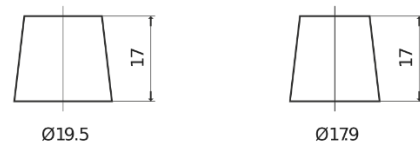

Product overview

Batteries for Cars

Formula FB955

Part number	FB955
Technology	Flooded
EAN/GTIN	3661024044462
Voltage	12 V
Capacity	95.0 Ah
CCA	760 A
Length	306 mm
Width	173 mm
Height	222 mm
Box size	D31
Polarity	ETN 1
Terminal Type	EN taper post
Hold Down	Korean B1
Weights (subject of variation)	20.60 kg

Polarity

Terminal Type

Positive Terminal

Negative Terminal

Hold Down

Design, features and specifications are subject to change without notice. We disclaim any representation or warranty, express or implied, concerning the data or recommendations, and in no event shall be liable for any loss or damage claimed to have arisen as a result. Some products may not be available in your local market.