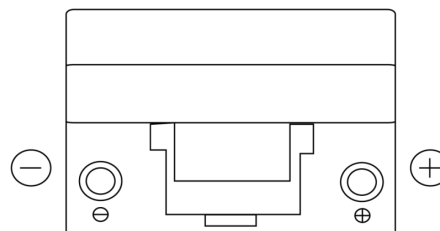

**Product overview**

Batteries for Cars

**Formula FB954**

Part number	FB954
Technology	Flooded
EAN/GTIN	3661024044455
Voltage	12 V
Capacity	95.0 Ah
CCA	760 A
Length	306 mm
Width	173 mm
Height	222 mm
Box size	D31
Polarity	ETN 0
Terminal Type	EN taper post
Hold Down	Korean B1
Weights (subject of variation)	20.60 kg

**Polarity**

**Terminal Type**

Positive Terminal

Negative Terminal

**Hold Down**

Design, features and specifications are subject to change without notice. We disclaim any representation or warranty, express or implied, concerning the data or recommendations, and in no event shall be liable for any loss or damage claimed to have arisen as a result. Some products may not be available in your local market.