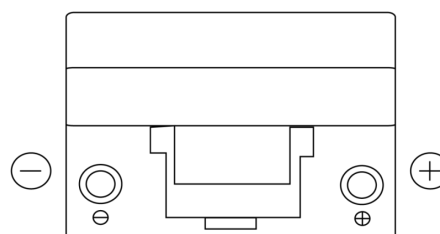

**Product overview**

Batteries for Cars

**Formula FB954**

Part number	FB954
Technology	Flooded
EAN/GTIN	3661024044455
Voltage	12 V
Capacity	95.0 Ah
CCA	760 A
Length	306 mm
Width	173 mm
Height	222 mm
Box size	D31
Polarity	ETN 0
Terminal Type	EN taper post
Hold Down	Korean B1
Weights (subject of variation)	20.60 kg

**Polarity**

**Terminal Type**

Positive Terminal

Negative Terminal

**Hold Down**

Design, features and specifications are subject to change without notice. We disclaim any representation or warranty, express or implied, concerning the data or recommendations, and in no event shall be liable for any loss or damage claimed to have arisen as a result. Some products may not be available in your local market.