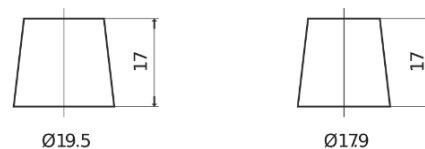

**Product overview**

Batteries for Cars

**Formula FB954**

Part number	FB954
Technology	Flooded
EAN/GTIN	3661024044455
Voltage	12 V
Capacity	95.0 Ah
CCA	760 A
Length	306 mm
Width	173 mm
Height	222 mm
Box size	D31
Polarity	ETN 0
Terminal Type	EN taper post
Hold Down	Korean B1
Weights (subject of variation)	20.60 kg

**Polarity**

**Terminal Type**

Positive Terminal

Negative Terminal

**Hold Down**

Design, features and specifications are subject to change without notice. We disclaim any representation or warranty, express or implied, concerning the data or recommendations, and in no event shall be liable for any loss or damage claimed to have arisen as a result. Some products may not be available in your local market.