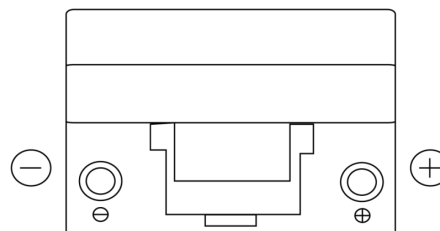

**Product overview**

Batteries for Cars

**Formula FB954**

Part number	FB954
Technology	Flooded
EAN/GTIN	3661024044455
Voltage	12 V
Capacity	95.0 Ah
CCA	760 A
Length	306 mm
Width	173 mm
Height	222 mm
Box size	D31
Polarity	ETN 0
Terminal Type	EN taper post
Hold Down	Korean B1
Weights (subject of variation)	20.60 kg

**Polarity**

**Terminal Type**

**Hold Down**

Design, features and specifications are subject to change without notice. We disclaim any representation or warranty, express or implied, concerning the data or recommendations, and in no event shall be liable for any loss or damage claimed to have arisen as a result. Some products may not be available in your local market.