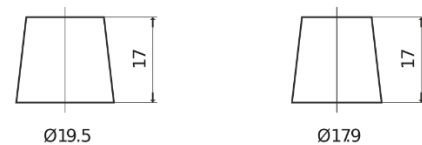

Product overview

Batteries for Cars

Formula FB852

Part number	FB852
Technology	Flooded
EAN/GTIN	3661024044660
Voltage	12 V
Capacity	85.0 Ah
CCA	760 A
Length	353 mm
Width	175 mm
Height	175 mm
Box size	LB5
Polarity	ETN 0
Terminal Type	EN taper post
Hold Down	B13
Weights (subject of variation)	19.40 kg

Polarity

Terminal Type

Positive Terminal

Negative Terminal

Hold Down

Design, features and specifications are subject to change without notice. We disclaim any representation or warranty, express or implied, concerning the data or recommendations, and in no event shall be liable for any loss or damage claimed to have arisen as a result. Some products may not be available in your local market.