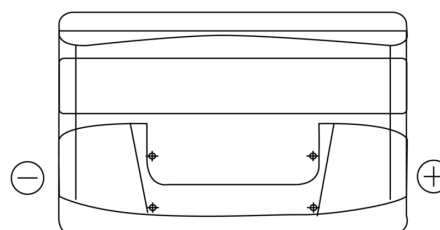

**Product overview**

Batteries for Cars

**Formula FB852**

Part number	FB852
Technology	Flooded
EAN/GTIN	3661024044660
Voltage	12 V
Capacity	85.0 Ah
CCA	760 A
Length	353 mm
Width	175 mm
Height	175 mm
Box size	LB5
Polarity	ETN 0
Terminal Type	EN taper post
Hold Down	B13
Weights (subject of variation)	19.40 kg

**Polarity**

**Terminal Type**

Positive Terminal

Negative Terminal

**Hold Down**

Design, features and specifications are subject to change without notice. We disclaim any representation or warranty, express or implied, concerning the data or recommendations, and in no event shall be liable for any loss or damage claimed to have arisen as a result. Some products may not be available in your local market.