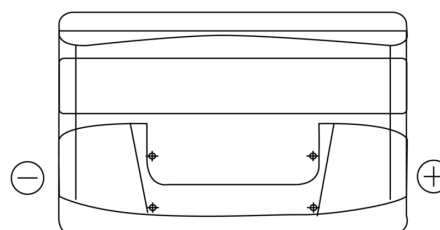

Product overview

Batteries for Cars

Formula FB852

| | |
|--------------------------------|---------------|
| Part number | FB852 |
| Technology | Flooded |
| EAN/GTIN | 3661024044660 |
| Voltage | 12 V |
| Capacity | 85.0 Ah |
| CCA | 760 A |
| Length | 353 mm |
| Width | 175 mm |
| Height | 175 mm |
| Box size | LB5 |
| Polarity | ETN 0 |
| Terminal Type | EN taper post |
| Hold Down | B13 |
| Weights (subject of variation) | 19.40 kg |

Polarity

Terminal Type

Positive Terminal

Negative Terminal

Hold Down

Design, features and specifications are subject to change without notice. We disclaim any representation or warranty, express or implied, concerning the data or recommendations, and in no event shall be liable for any loss or damage claimed to have arisen as a result. Some products may not be available in your local market.