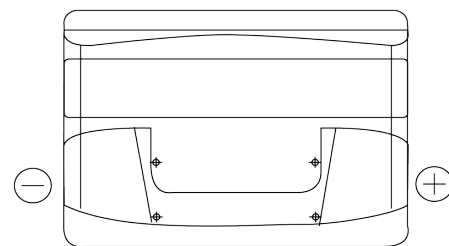

**Product overview**

Batteries for Cars

**Formula FB802**

Part number	FB802
Technology	Flooded
EAN/GTIN	3661024044653
Voltage	12 V
Capacity	80.0 Ah
CCA	700 A
Length	315 mm
Width	175 mm
Height	175 mm
Box size	LB4
Polarity	ETN 0
Terminal Type	EN taper post
Hold Down	B13
Weights (subject of variation)	17.80 kg

**Polarity**

**Terminal Type**

Positive Terminal

Negative Terminal

**Hold Down**

Design, features and specifications are subject to change without notice. We disclaim any representation or warranty, express or implied, concerning the data or recommendations, and in no event shall be liable for any loss or damage claimed to have arisen as a result. Some products may not be available in your local market.