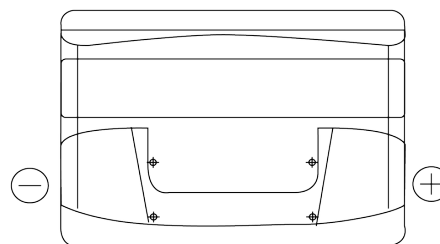

Product overview

Batteries for Cars

Formula FB800

Part number	FB800
Technology	Flooded
EAN/GTIN	3661024046244
Voltage	12 V
Capacity	80.0 Ah
CCA	640 A
Length	315 mm
Width	175 mm
Height	190 mm
Box size	L04
Polarity	ETN 0
Terminal Type	EN taper post
Hold Down	B13
Weights (subject of variation)	19.00 kg

Polarity

Terminal Type

Positive Terminal

Negative Terminal

Hold Down

Design, features and specifications are subject to change without notice. We disclaim any representation or warranty, express or implied, concerning the data or recommendations, and in no event shall be liable for any loss or damage claimed to have arisen as a result. Some products may not be available in your local market.