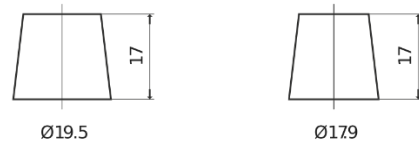

Product overview

Batteries for Cars

Formula FB740

Part number	FB740
Technology	Flooded
EAN/GTIN	3661024044554
Voltage	12 V
Capacity	74.0 Ah
CCA	680 A
Length	278 mm
Width	175 mm
Height	190 mm
Box size	L03
Polarity	ETN 0
Terminal Type	EN taper post
Hold Down	B13
Weights (subject of variation)	16.60 kg

Polarity

Terminal Type

Positive Terminal

Negative Terminal

Hold Down

Design, features and specifications are subject to change without notice. We disclaim any representation or warranty, express or implied, concerning the data or recommendations, and in no event shall be liable for any loss or damage claimed to have arisen as a result. Some products may not be available in your local market.