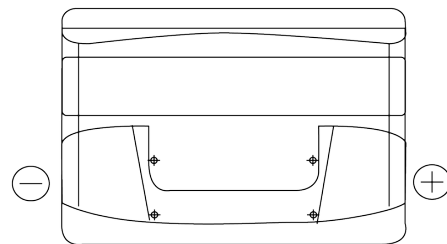

Product overview

Batteries for Cars

Formula FB740

Part number	FB740
Technology	Flooded
EAN/GTIN	3661024044554
Voltage	12 V
Capacity	74.0 Ah
CCA	680 A
Length	278 mm
Width	175 mm
Height	190 mm
Box size	L03
Polarity	ETN 0
Terminal Type	EN taper post
Hold Down	B13
Weights (subject of variation)	16.60 kg

Polarity

Terminal Type

Positive Terminal

Negative Terminal

Hold Down

Design, features and specifications are subject to change without notice. We disclaim any representation or warranty, express or implied, concerning the data or recommendations, and in no event shall be liable for any loss or damage claimed to have arisen as a result. Some products may not be available in your local market.