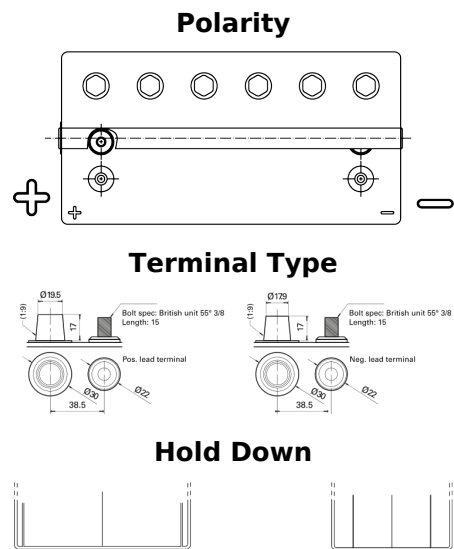

Product overview

Batteries for Marine and Leisure

Start AGM EM960

Part number	EM960
Technology	AGM
EAN/GTIN	3661024036016
Voltage	12 V
Capacity	100 Ah
CCA	800 A
MCA	960
Length	330 mm
Width	173 mm
Height	240 mm
Box size	G31
Polarity	ETN 1
Terminal Type	SAE M 3/8" taper&stud
Hold Down	B0
Weights (subject of variation)	31.00 kg