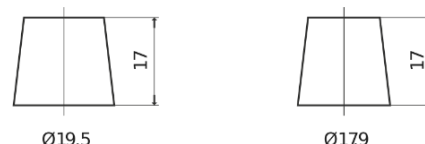

Terminal Type