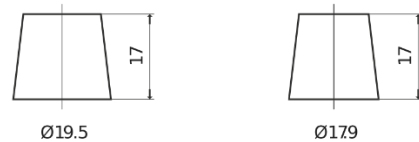

Product overview

Batteries for Cars

Formula FB712

Part number	FB712
Technology	Flooded
EAN/GTIN	3661024044646
Voltage	12 V
Capacity	71.0 Ah
CCA	670 A
Length	278 mm
Width	175 mm
Height	175 mm
Box size	LB3
Polarity	ETN 0
Terminal Type	EN taper post
Hold Down	B13
Weights (subject of variation)	15.30 kg

Polarity

Terminal Type

Positive Terminal

Negative Terminal

Hold Down

Design, features and specifications are subject to change without notice. We disclaim any representation or warranty, express or implied, concerning the data or recommendations, and in no event shall be liable for any loss or damage claimed to have arisen as a result. Some products may not be available in your local market.