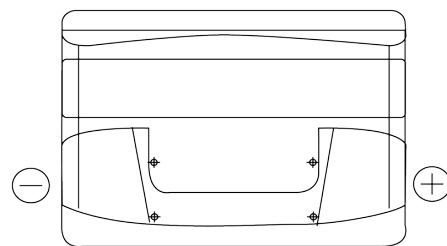

Product overview

Batteries for Cars

Formula FB712

Part number	FB712
Technology	Flooded
EAN/GTIN	3661024044646
Voltage	12 V
Capacity	71.0 Ah
CCA	670 A
Length	278 mm
Width	175 mm
Height	175 mm
Box size	LB3
Polarity	ETN 0
Terminal Type	EN taper post
Hold Down	B13
Weights (subject of variation)	15.30 kg

Polarity

Terminal Type

Positive Terminal

Negative Terminal

Hold Down

Design, features and specifications are subject to change without notice. We disclaim any representation or warranty, express or implied, concerning the data or recommendations, and in no event shall be liable for any loss or damage claimed to have arisen as a result. Some products may not be available in your local market.