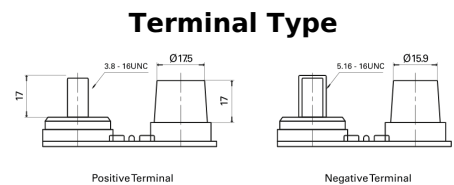

**Product overview**

Batteries for Marine and Leisure

**Dual AGM EP900**

Part number	EP900
Technology	AGM
EAN/GTIN	3661024035965
Voltage	12 V
Capacity	100 Ah
CCA	800 A
Watt hour	900 Wh
Length	330 mm
Width	173 mm
Height	240 mm
Box size	G31
Polarity	ETN 1
Terminal Type	SAE M 3/8" - 5/16" taper&stud
Hold Down	B0
Weights (subject of variation)	31.00 kg