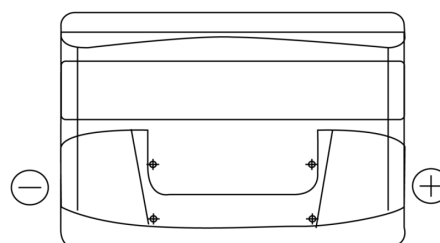

Product overview

Batteries for Cars

Formula FB712

Part number	FB712
Technology	Flooded
EAN/GTIN	3661024044646
Voltage	12 V
Capacity	71.0 Ah
CCA	670 A
Length	278 mm
Width	175 mm
Height	175 mm
Box size	LB3
Polarity	ETN 0
Terminal Type	EN taper post
Hold Down	B13
Weights (subject of variation)	15.30 kg

Polarity

Terminal Type

Positive Terminal

Negative Terminal

Hold Down

Design, features and specifications are subject to change without notice. We disclaim any representation or warranty, express or implied, concerning the data or recommendations, and in no event shall be liable for any loss or damage claimed to have arisen as a result. Some products may not be available in your local market.