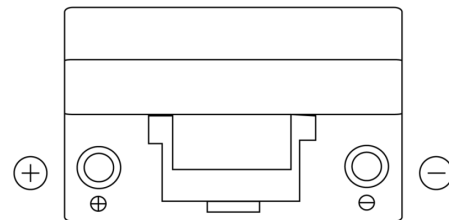

Product overview

Batteries for Cars

Formula FB705

Part number	FB705
Technology	Flooded
EAN/GTIN	3661024044448
Voltage	12 V
Capacity	70.0 Ah
CCA	540 A
Length	270 mm
Width	173 mm
Height	222 mm
Box size	D26
Polarity	ETN 1
Terminal Type	EN taper post
Hold Down	Korean B1+B6
Weights (subject of variation)	16.10 kg

Polarity

Terminal Type

Positive Terminal

Negative Terminal

Hold Down

Design, features and specifications are subject to change without notice. We disclaim any representation or warranty, express or implied, concerning the data or recommendations, and in no event shall be liable for any loss or damage claimed to have arisen as a result. Some products may not be available in your local market.