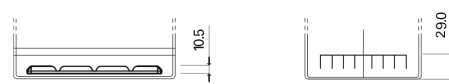

Product overview

Batteries for Cars

Formula FB705

Part number	FB705
Technology	Flooded
EAN/GTIN	3661024044448
Voltage	12 V
Capacity	70.0 Ah
CCA	540 A
Length	270 mm
Width	173 mm
Height	222 mm
Box size	D26
Polarity	ETN 1
Terminal Type	EN taper post
Hold Down	Korean B1+B6
Weights (subject of variation)	16.10 kg

Polarity

Terminal Type

Positive Terminal

Negative Terminal

Hold Down

Design, features and specifications are subject to change without notice. We disclaim any representation or warranty, express or implied, concerning the data or recommendations, and in no event shall be liable for any loss or damage claimed to have arisen as a result. Some products may not be available in your local market.