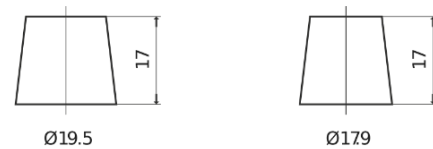

Product overview

Batteries for Cars

Formula FB705

Part number	FB705
Technology	Flooded
EAN/GTIN	3661024044448
Voltage	12 V
Capacity	70.0 Ah
CCA	540 A
Length	270 mm
Width	173 mm
Height	222 mm
Box size	D26
Polarity	ETN 1
Terminal Type	EN taper post
Hold Down	Korean B1+B6
Weights (subject of variation)	16.10 kg

Polarity

Terminal Type

Positive Terminal

Negative Terminal

Hold Down

Design, features and specifications are subject to change without notice. We disclaim any representation or warranty, express or implied, concerning the data or recommendations, and in no event shall be liable for any loss or damage claimed to have arisen as a result. Some products may not be available in your local market.