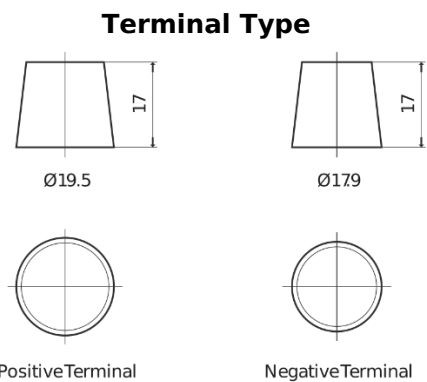

**Product overview**

Batteries for Cars

**Formula FB705**

Part number	FB705
Technology	Flooded
EAN/GTIN	3661024044448
Voltage	12 V
Capacity	70.0 Ah
CCA	540 A
Length	270 mm
Width	173 mm
Height	222 mm
Box size	D26
Polarity	ETN 1
Terminal Type	EN taper post
Hold Down	Korean B1+B6
Weights (subject of variation)	16.10 kg