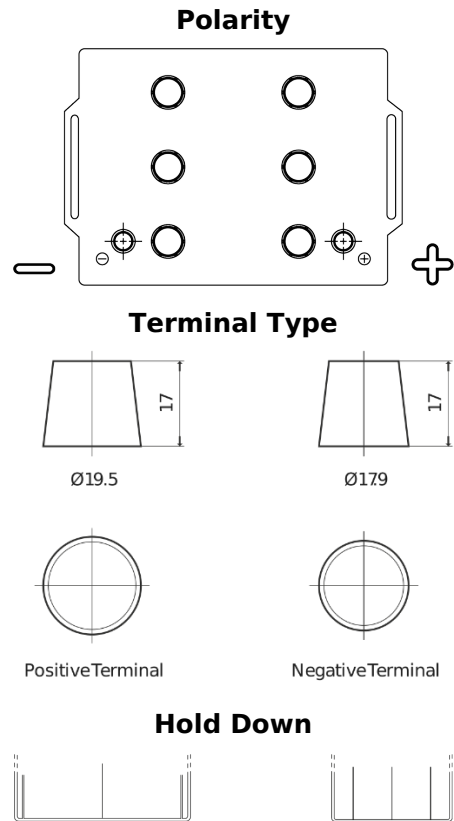

**Product overview**

Batteries for Trucks, Buses, Construction, Agriculture

**StartPRO TG145A**

Part number	TG145A
Technology	Flooded
EAN/GTIN	3661024055550
Voltage	12 V
Capacity	145 Ah
CCA	1000 A
Length	360 mm
Width	253 mm
Height	240 mm
Box size	F21
Polarity	ETN 6
Terminal Type	EN taper post
Hold Down	B0
Weights (subject of variation)	38.10 kg