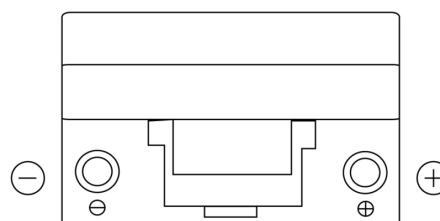

Product overview

Batteries for Cars

Formula FB704

Part number	FB704
Technology	Flooded
EAN/GTIN	3661024044431
Voltage	12 V
Capacity	70.0 Ah
CCA	540 A
Length	270 mm
Width	173 mm
Height	222 mm
Box size	D26
Polarity	ETN 0
Terminal Type	EN taper post
Hold Down	Korean B1+B6
Weights (subject of variation)	16.10 kg

Polarity

Terminal Type

Positive Terminal

Negative Terminal

Hold Down

Design, features and specifications are subject to change without notice. We disclaim any representation or warranty, express or implied, concerning the data or recommendations, and in no event shall be liable for any loss or damage claimed to have arisen as a result. Some products may not be available in your local market.