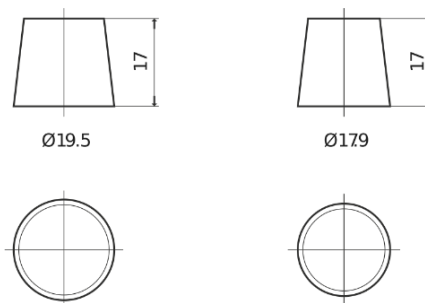

Product overview

Batteries for Cars

Formula FB704

Part number	FB704
Technology	Flooded
EAN/GTIN	3661024044431
Voltage	12 V
Capacity	70.0 Ah
CCA	540 A
Length	270 mm
Width	173 mm
Height	222 mm
Box size	D26
Polarity	ETN 0
Terminal Type	EN taper post
Hold Down	Korean B1+B6
Weights (subject of variation)	16.10 kg

Polarity

Terminal Type

Positive Terminal

Negative Terminal

Hold Down

Design, features and specifications are subject to change without notice. We disclaim any representation or warranty, express or implied, concerning the data or recommendations, and in no event shall be liable for any loss or damage claimed to have arisen as a result. Some products may not be available in your local market.