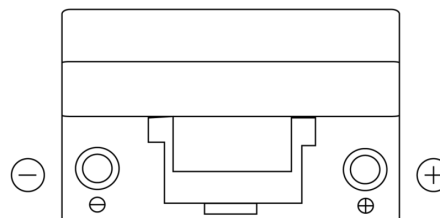

**Product overview**

Batteries for Cars

**Formula FB704**

Part number	FB704
Technology	Flooded
EAN/GTIN	3661024044431
Voltage	12 V
Capacity	70.0 Ah
CCA	540 A
Length	270 mm
Width	173 mm
Height	222 mm
Box size	D26
Polarity	ETN 0
Terminal Type	EN taper post
Hold Down	Korean B1+B6
Weights (subject of variation)	16.10 kg

**Polarity**

**Terminal Type**

Positive Terminal

Negative Terminal

**Hold Down**

Design, features and specifications are subject to change without notice. We disclaim any representation or warranty, express or implied, concerning the data or recommendations, and in no event shall be liable for any loss or damage claimed to have arisen as a result. Some products may not be available in your local market.