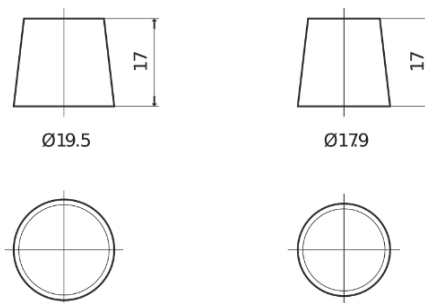

**Product overview**

Batteries for Cars

**Formula FB704**

Part number	FB704
Technology	Flooded
EAN/GTIN	3661024044431
Voltage	12 V
Capacity	70.0 Ah
CCA	540 A
Length	270 mm
Width	173 mm
Height	222 mm
Box size	D26
Polarity	ETN 0
Terminal Type	EN taper post
Hold Down	Korean B1+B6
Weights (subject of variation)	16.10 kg

**Polarity**

**Terminal Type**

Positive Terminal

Negative Terminal

**Hold Down**

Design, features and specifications are subject to change without notice. We disclaim any representation or warranty, express or implied, concerning the data or recommendations, and in no event shall be liable for any loss or damage claimed to have arisen as a result. Some products may not be available in your local market.