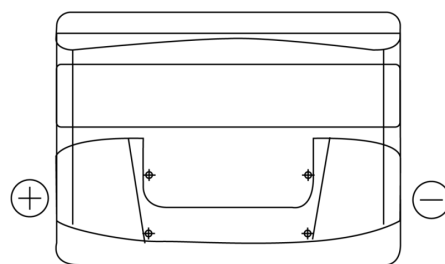

Product overview

Batteries for Cars

Formula FB621

Part number	FB621
Technology	Flooded
EAN/GTIN	3661024044547
Voltage	12 V
Capacity	62.0 Ah
CCA	540 A
Length	242 mm
Width	175 mm
Height	190 mm
Box size	L02
Polarity	ETN 1
Terminal Type	EN taper post
Hold Down	B13
Weights (subject of variation)	14.20 kg

Polarity

Terminal Type

Hold Down

Design, features and specifications are subject to change without notice. We disclaim any representation or warranty, express or implied, concerning the data or recommendations, and in no event shall be liable for any loss or damage claimed to have arisen as a result. Some products may not be available in your local market.