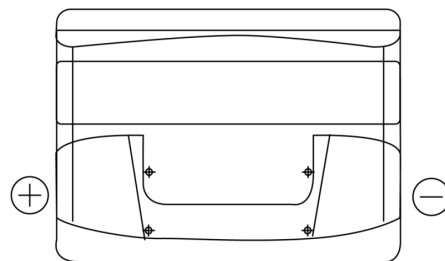

**Product overview**

Batteries for Cars

**Formula FB621**

Part number	FB621
Technology	Flooded
EAN/GTIN	3661024044547
Voltage	12 V
Capacity	62.0 Ah
CCA	540 A
Length	242 mm
Width	175 mm
Height	190 mm
Box size	L02
Polarity	ETN 1
Terminal Type	EN taper post
Hold Down	B13
Weights (subject of variation)	14.20 kg

**Polarity**

**Terminal Type**

**Hold Down**

Design, features and specifications are subject to change without notice. We disclaim any representation or warranty, express or implied, concerning the data or recommendations, and in no event shall be liable for any loss or damage claimed to have arisen as a result. Some products may not be available in your local market.