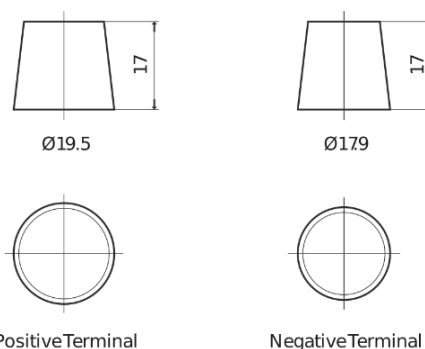

Terminal Type

Hold Down

Design, features and specifications are subject to change without notice. We disclaim any representation or warranty, express or implied, concerning the data or recommendations, and in no event shall be liable for any loss or damage claimed to have arisen as a result. Some products may not be available in your local market.