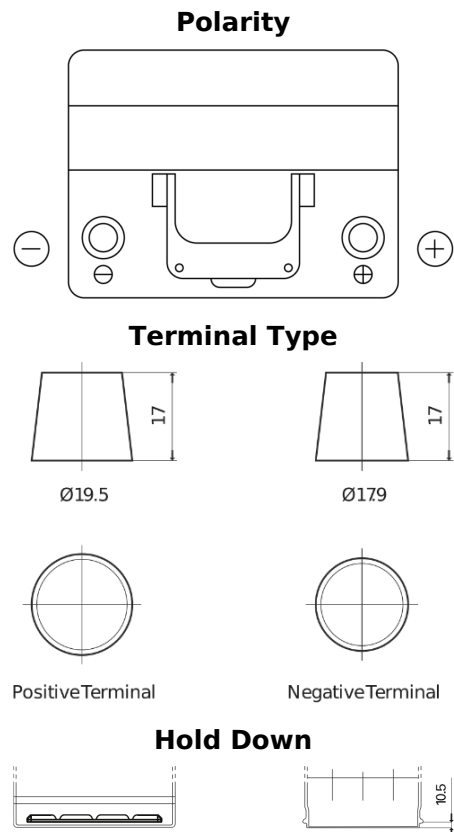

**Product overview**

Batteries for Cars

**Formula FB604**

Part number	FB604
Technology	Flooded
EAN/GTIN	3661024044417
Voltage	12 V
Capacity	60.0 Ah
CCA	480 A
Length	230 mm
Width	173 mm
Height	222 mm
Box size	D23
Polarity	ETN 0
Terminal Type	EN taper post
Hold Down	Korean B1
Weights (subject of variation)	14.60 kg