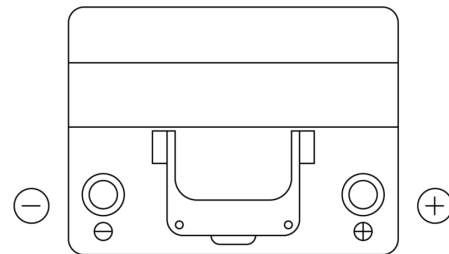

Product overview

Batteries for Cars

Formula FB604

Part number	FB604
Technology	Flooded
EAN/GTIN	3661024044417
Voltage	12 V
Capacity	60.0 Ah
CCA	480 A
Length	230 mm
Width	173 mm
Height	222 mm
Box size	D23
Polarity	ETN 0
Terminal Type	EN taper post
Hold Down	Korean B1
Weights (subject of variation)	14.60 kg

Polarity

Terminal Type

Positive Terminal

Negative Terminal

Hold Down

Design, features and specifications are subject to change without notice. We disclaim any representation or warranty, express or implied, concerning the data or recommendations, and in no event shall be liable for any loss or damage claimed to have arisen as a result. Some products may not be available in your local market.