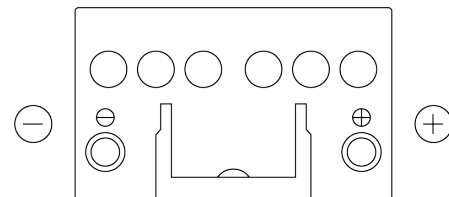

Product overview

Batteries for Cars

Formula FB450

Part number	FB450
Technology	Flooded
EAN/GTIN	3661024044493
Voltage	12 V
Capacity	45 Ah
CCA	330 A
Length	220 mm
Width	135 mm
Height	225 mm
Box size	E02
Polarity	ETN 0
Terminal Type	EN taper post
Hold Down	B1
Weights (subject of variation)	12.50 kg

Polarity

Terminal Type

Positive Terminal

Negative Terminal

Hold Down

Design, features and specifications are subject to change without notice. We disclaim any representation or warranty, express or implied, concerning the data or recommendations, and in no event shall be liable for any loss or damage claimed to have arisen as a result. Some products may not be available in your local market.