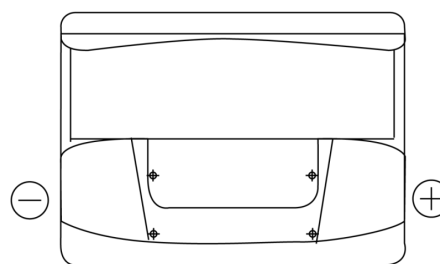

**Product overview**

Batteries for Cars

**Formula FB602**

Part number	FB602
Technology	Flooded
EAN/GTIN	3661024044639
Voltage	12 V
Capacity	60.0 Ah
CCA	540 A
Length	242 mm
Width	175 mm
Height	175 mm
Box size	LB2
Polarity	ETN 0
Terminal Type	EN taper post
Hold Down	B13
Weights (subject of variation)	12.90 kg

**Polarity**

**Terminal Type**

**Hold Down**

Design, features and specifications are subject to change without notice. We disclaim any representation or warranty, express or implied, concerning the data or recommendations, and in no event shall be liable for any loss or damage claimed to have arisen as a result. Some products may not be available in your local market.