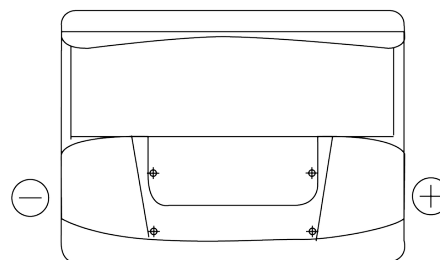

**Product overview**

Batteries for Cars

**Formula FB602**

Part number	FB602
Technology	Flooded
EAN/GTIN	3661024044639
Voltage	12 V
Capacity	60.0 Ah
CCA	540 A
Length	242 mm
Width	175 mm
Height	175 mm
Box size	LB2
Polarity	ETN 0
Terminal Type	EN taper post
Hold Down	B13
Weights (subject of variation)	12.90 kg

**Polarity**

**Terminal Type**

Positive Terminal

Negative Terminal

**Hold Down**

Design, features and specifications are subject to change without notice. We disclaim any representation or warranty, express or implied, concerning the data or recommendations, and in no event shall be liable for any loss or damage claimed to have arisen as a result. Some products may not be available in your local market.