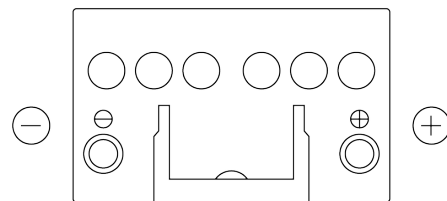

Product overview

Batteries for Cars

Formula FB450

Part number	FB450
Technology	Flooded
EAN/GTIN	3661024044493
Voltage	12 V
Capacity	45 Ah
CCA	330 A
Length	220 mm
Width	135 mm
Height	225 mm
Box size	E02
Polarity	ETN 0
Terminal Type	EN taper post
Hold Down	B1
Weights (subject of variation)	12.50 kg

Polarity

Terminal Type

Hold Down

Design, features and specifications are subject to change without notice. We disclaim any representation or warranty, express or implied, concerning the data or recommendations, and in no event shall be liable for any loss or damage claimed to have arisen as a result. Some products may not be available in your local market.