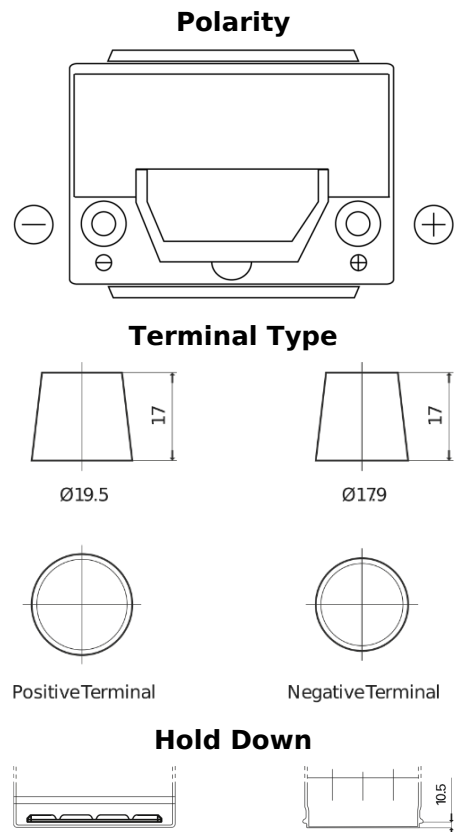

Product overview

Batteries for Cars

Futura CA654

Part number	CA654
Technology	Flooded
EAN/GTIN	3661024016483
Voltage	12 V
Capacity	65.0 Ah
CCA	580 A
Length	230 mm
Width	173 mm
Height	222 mm
Box size	D23
Polarity	ETN 0
Terminal Type	EN taper post
Hold Down	Korean B1
Weights (subject of variation)	16.00 kg