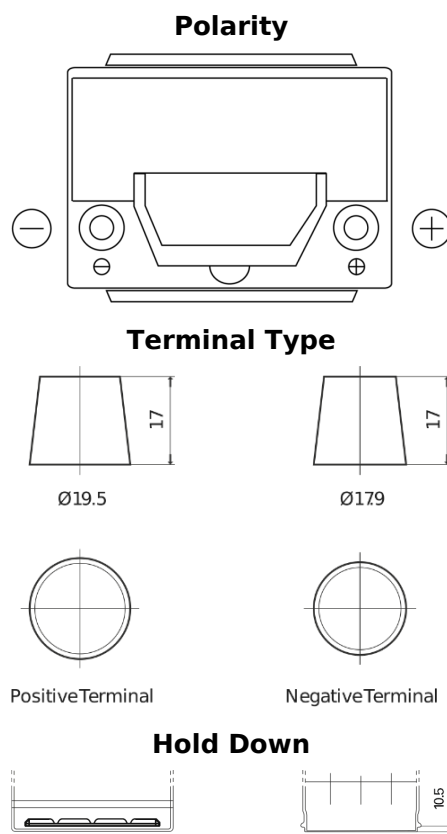

**Product overview**

Batteries for Cars

**Futura CA654**

Part number	CA654
Technology	Flooded
EAN/GTIN	3661024016483
Voltage	12 V
Capacity	65.0 Ah
CCA	580 A
Length	230 mm
Width	173 mm
Height	222 mm
Box size	D23
Polarity	ETN 0
Terminal Type	EN taper post
Hold Down	Korean B1
Weights (subject of variation)	16.00 kg