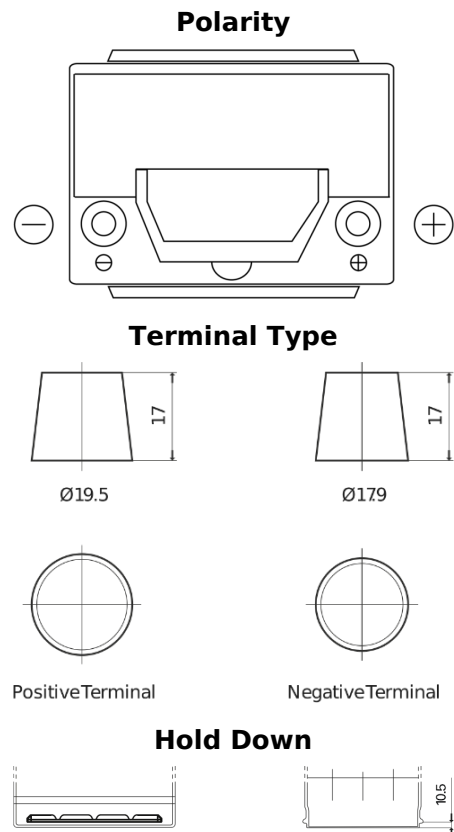

**Product overview**

Batteries for Cars

**Futura CA654**

Part number	CA654
Technology	Flooded
EAN/GTIN	3661024016483
Voltage	12 V
Capacity	65.0 Ah
CCA	580 A
Length	230 mm
Width	173 mm
Height	222 mm
Box size	D23
Polarity	ETN 0
Terminal Type	EN taper post
Hold Down	Korean B1
Weights (subject of variation)	16.00 kg