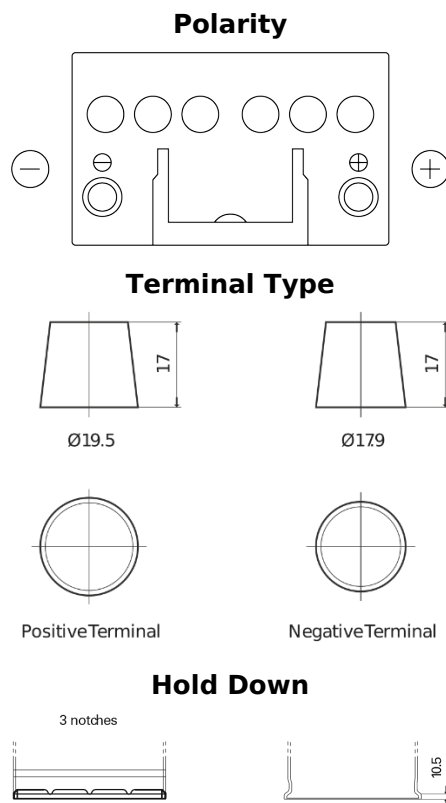

Product overview

Batteries for Cars

Excell EB450

Part number	EB450
Technology	Flooded
EAN/GTIN	3661024034494
Voltage	12 V
Capacity	45 Ah
CCA	330 A
Length	220 mm
Width	135 mm
Height	225 mm
Box size	E02
Polarity	ETN 0
Terminal Type	EN taper post
Hold Down	B1
Weights (subject of variation)	12.50 kg