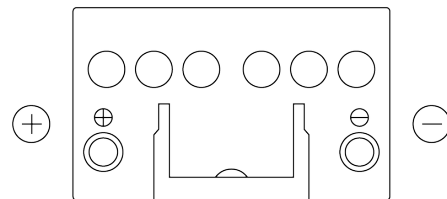

**Product overview**

Batteries for Cars

**Formula FB451**

Part number	FB451
Technology	Flooded
EAN/GTIN	3661024044486
Voltage	12 V
Capacity	45 Ah
CCA	330 A
Length	220 mm
Width	135 mm
Height	225 mm
Box size	E02
Polarity	ETN 1
Terminal Type	EN taper post
Hold Down	B1
Weights (subject of variation)	12.50 kg

**Polarity**

**Terminal Type**

Positive Terminal

Negative Terminal

**Hold Down**

Design, features and specifications are subject to change without notice. We disclaim any representation or warranty, express or implied, concerning the data or recommendations, and in no event shall be liable for any loss or damage claimed to have arisen as a result. Some products may not be available in your local market.