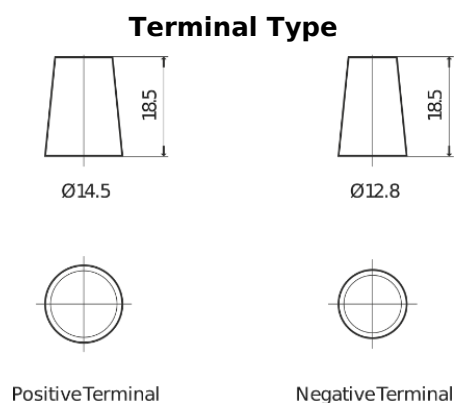

**Product overview**

Batteries for Cars

**Formula FB457**

|                                |                |
|--------------------------------|----------------|
| Part number                    | FB457          |
| Technology                     | Flooded        |
| EAN/GTIN                       | 3661024044363  |
| Voltage                        | 12 V           |
| Capacity                       | 45.0 Ah        |
| CCA                            | 330 A          |
| Length                         | 237 mm         |
| Width                          | 127 mm         |
| Height                         | 227 mm         |
| Box size                       | B24            |
| Polarity                       | ETN 1          |
| Terminal Type                  | JIS taper post |
| Hold Down                      | B0             |
| Weights (subject of variation) | 11.40 kg       |