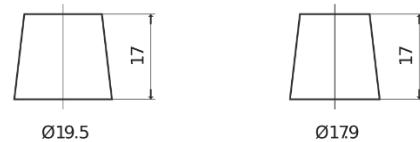

**Product overview**

Batteries for Cars

**Formula FB451**

Part number	FB451
Technology	Flooded
EAN/GTIN	3661024044486
Voltage	12 V
Capacity	45 Ah
CCA	330 A
Length	220 mm
Width	135 mm
Height	225 mm
Box size	E02
Polarity	ETN 1
Terminal Type	EN taper post
Hold Down	B1
Weights (subject of variation)	12.50 kg

**Polarity**

**Terminal Type**

Positive Terminal

Negative Terminal

**Hold Down**

Design, features and specifications are subject to change without notice. We disclaim any representation or warranty, express or implied, concerning the data or recommendations, and in no event shall be liable for any loss or damage claimed to have arisen as a result. Some products may not be available in your local market.