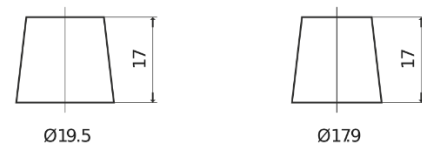

**Product overview**

Batteries for Cars

**Excell EB451**

Part number	EB451
Technology	Flooded
EAN/GTIN	3661024034487
Voltage	12 V
Capacity	45 Ah
CCA	330 A
Length	220 mm
Width	135 mm
Height	225 mm
Box size	E02
Polarity	ETN 1
Terminal Type	EN taper post
Hold Down	B1
Weights (subject of variation)	12.50 kg

**Polarity**

**Terminal Type**

Positive Terminal

Negative Terminal

**Hold Down**

Design, features and specifications are subject to change without notice. We disclaim any representation or warranty, express or implied, concerning the data or recommendations, and in no event shall be liable for any loss or damage claimed to have arisen as a result. Some products may not be available in your local market.