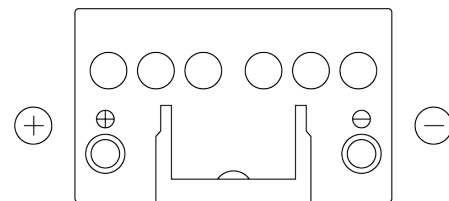

**Product overview**

Batteries for Cars

**Excell EB451**

Part number	EB451
Technology	Flooded
EAN/GTIN	3661024034487
Voltage	12 V
Capacity	45 Ah
CCA	330 A
Length	220 mm
Width	135 mm
Height	225 mm
Box size	E02
Polarity	ETN 1
Terminal Type	EN taper post
Hold Down	B1
Weights (subject of variation)	12.50 kg

**Polarity**

**Terminal Type**

Positive Terminal

Negative Terminal

**Hold Down**

Design, features and specifications are subject to change without notice. We disclaim any representation or warranty, express or implied, concerning the data or recommendations, and in no event shall be liable for any loss or damage claimed to have arisen as a result. Some products may not be available in your local market.