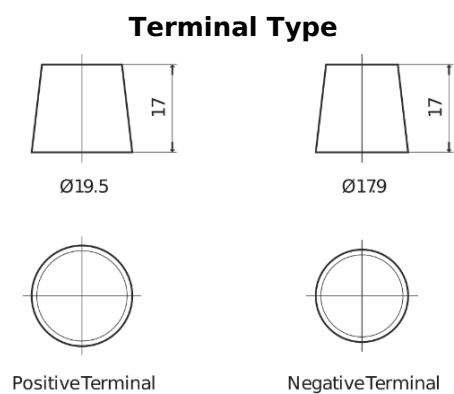

Product overview

Batteries for Cars

Formula FB455

Part number	FB455
Technology	Flooded
EAN/GTIN	3661024044387
Voltage	12 V
Capacity	45.0 Ah
CCA	330 A
Length	237 mm
Width	127 mm
Height	227 mm
Box size	B24
Polarity	ETN 1
Terminal Type	EN taper post
Hold Down	B0
Weights (subject of variation)	11.40 kg