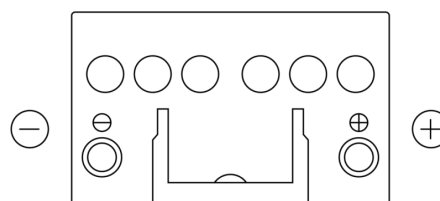

**Product overview**

Batteries for Cars

**Formula FB450**

Part number	FB450
Technology	Flooded
EAN/GTIN	3661024044493
Voltage	12 V
Capacity	45.0 Ah
CCA	330 A
Length	220 mm
Width	135 mm
Height	225 mm
Box size	E02
Polarity	ETN 0
Terminal Type	EN taper post
Hold Down	B1
Weights (subject of variation)	12.50 kg

**Polarity**

**Terminal Type**

**Hold Down**

Design, features and specifications are subject to change without notice. We disclaim any representation or warranty, express or implied, concerning the data or recommendations, and in no event shall be liable for any loss or damage claimed to have arisen as a result. Some products may not be available in your local market.