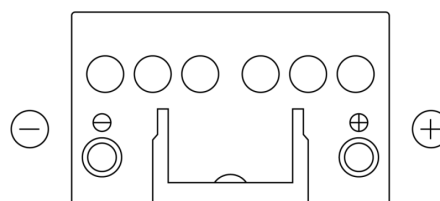

**Product overview**

Batteries for Cars

**Formula FB450**

Part number	FB450
Technology	Flooded
EAN/GTIN	3661024044493
Voltage	12 V
Capacity	45.0 Ah
CCA	330 A
Length	220 mm
Width	135 mm
Height	225 mm
Box size	E02
Polarity	ETN 0
Terminal Type	EN taper post
Hold Down	B1
Weights (subject of variation)	12.50 kg

**Polarity**

**Terminal Type**

Positive Terminal

Negative Terminal

**Hold Down**

Design, features and specifications are subject to change without notice. We disclaim any representation or warranty, express or implied, concerning the data or recommendations, and in no event shall be liable for any loss or damage claimed to have arisen as a result. Some products may not be available in your local market.