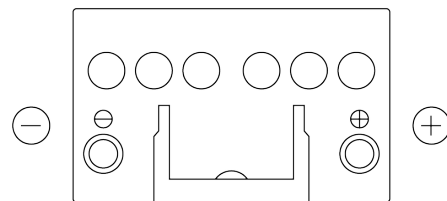

**Product overview**

Batteries for Cars

**Formula FB450**

Part number	FB450
Technology	Flooded
EAN/GTIN	3661024044493
Voltage	12 V
Capacity	45.0 Ah
CCA	330 A
Length	220 mm
Width	135 mm
Height	225 mm
Box size	E02
Polarity	ETN 0
Terminal Type	EN taper post
Hold Down	B1
Weights (subject of variation)	12.50 kg

**Polarity**

**Terminal Type**

Positive Terminal

Negative Terminal

**Hold Down**

Design, features and specifications are subject to change without notice. We disclaim any representation or warranty, express or implied, concerning the data or recommendations, and in no event shall be liable for any loss or damage claimed to have arisen as a result. Some products may not be available in your local market.