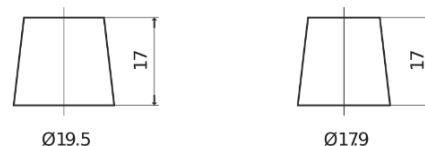

**Product overview**

Batteries for Cars

**Formula FB450**

Part number	FB450
Technology	Flooded
EAN/GTIN	3661024044493
Voltage	12 V
Capacity	45.0 Ah
CCA	330 A
Length	220 mm
Width	135 mm
Height	225 mm
Box size	E02
Polarity	ETN 0
Terminal Type	EN taper post
Hold Down	B1
Weights (subject of variation)	12.50 kg

**Polarity**

**Terminal Type**

Positive Terminal

Negative Terminal

**Hold Down**

Design, features and specifications are subject to change without notice. We disclaim any representation or warranty, express or implied, concerning the data or recommendations, and in no event shall be liable for any loss or damage claimed to have arisen as a result. Some products may not be available in your local market.