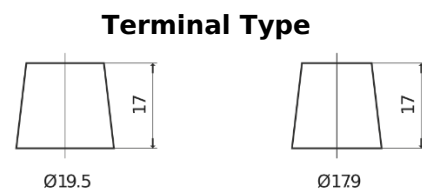

Product overview

Batteries for Trucks, Buses, Construction, Agriculture

StartPRO EG1353

Part number	EG1353
Technology	Flooded
EAN/GTIN	3661024035545
Voltage	12 V
Capacity	135 Ah
CCA	1000 A
Length	514 mm
Width	218 mm
Height	210 mm
Box size	DB9
Polarity	ETN 3
Terminal Type	EN taper post
Hold Down	B0
Weights (subject of variation)	39.80 kg