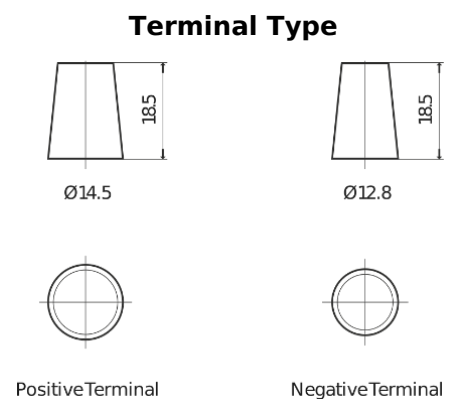

Product overview

Batteries for Cars

Formula FB357

Part number	FB357
Technology	Flooded
EAN/GTIN	3661024044349
Voltage	12 V
Capacity	35.0 Ah
CCA	240 A
Length	187 mm
Width	127 mm
Height	220 mm
Box size	B19
Polarity	ETN 1
Terminal Type	JIS taper post
Hold Down	B0
Weights (subject of variation)	8.90 kg