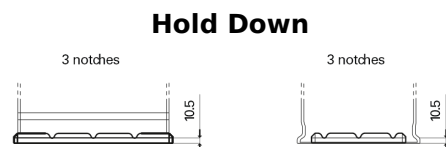

**Product overview**

Batteries for Trucks, Buses, Construction, Agriculture

**StartPRO TG1355**

Part number	TG1355
Technology	Flooded
EAN/GTIN	3661024055529
Voltage	12 V
Capacity	135 Ah
CCA	1000 A
Length	514 mm
Width	175 mm
Height	210 mm
Box size	DB8
Polarity	ETN 3
Terminal Type	EN taper post
Hold Down	B3
Weights (subject of variation)	36.00 kg