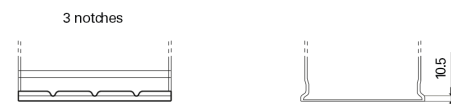

Product overview

Batteries for Cars

Formula FB356A

Part number	FB356A
Technology	Flooded
EAN/GTIN	3661024044882
Voltage	12 V
Capacity	35.0 Ah
CCA	240 A
Length	187 mm
Width	127 mm
Height	220 mm
Box size	B19
Polarity	ETN 0
Terminal Type	JIS taper post
Hold Down	Korean B1 Long
Weights (subject of variation)	8.90 kg

Polarity

Terminal Type

Positive Terminal

Negative Terminal

Hold Down

Design, features and specifications are subject to change without notice. We disclaim any representation or warranty, express or implied, concerning the data or recommendations, and in no event shall be liable for any loss or damage claimed to have arisen as a result. Some products may not be available in your local market.