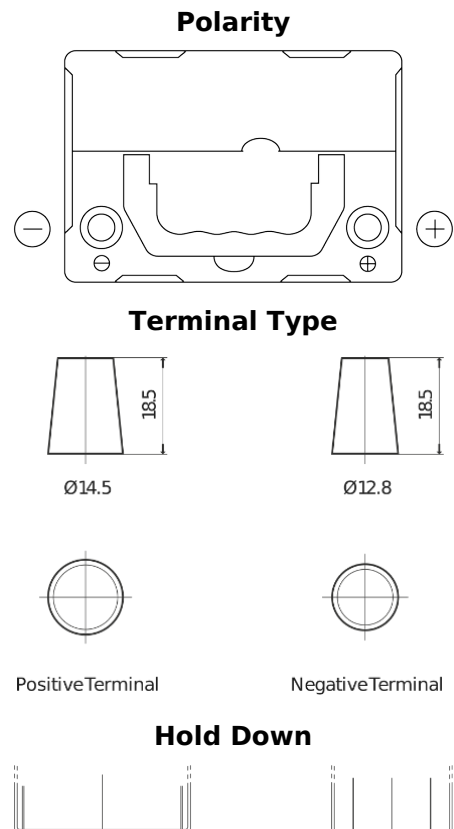

**Product overview**

Batteries for Cars

**Formula FB356**

Part number	FB356
Technology	Flooded
EAN/GTIN	3661024044332
Voltage	12 V
Capacity	35.0 Ah
CCA	240 A
Length	187 mm
Width	127 mm
Height	220 mm
Box size	B19
Polarity	ETN 0
Terminal Type	JIS taper post
Hold Down	B0
Weights (subject of variation)	8.90 kg