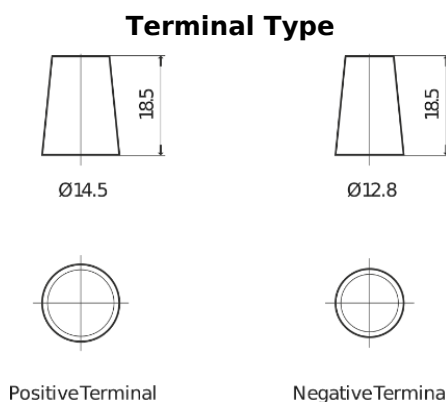

**Product overview**

Batteries for Cars

**Formula FB356**

Part number	FB356
Technology	Flooded
EAN/GTIN	3661024044332
Voltage	12 V
Capacity	35.0 Ah
CCA	240 A
Length	187 mm
Width	127 mm
Height	220 mm
Box size	B19
Polarity	ETN 0
Terminal Type	JIS taper post
Hold Down	B0
Weights (subject of variation)	8.90 kg