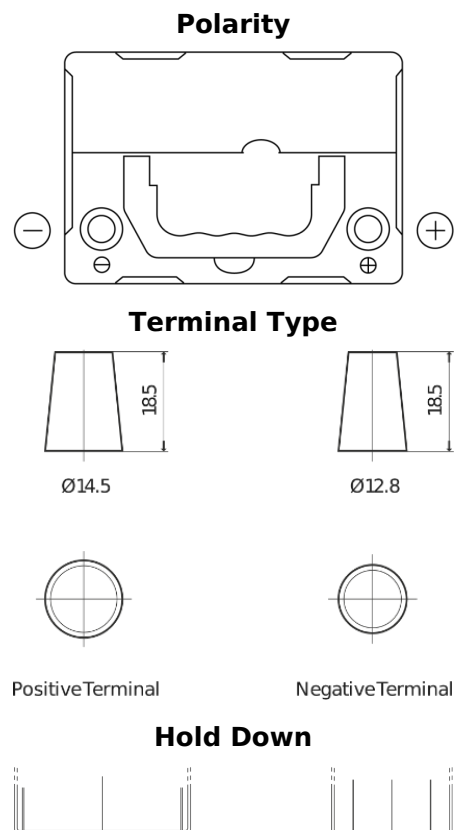

Product overview

Batteries for Cars

Formula FB356

Part number	FB356
Technology	Flooded
EAN/GTIN	3661024044332
Voltage	12 V
Capacity	35.0 Ah
CCA	240 A
Length	187 mm
Width	127 mm
Height	220 mm
Box size	B19
Polarity	ETN 0
Terminal Type	JIS taper post
Hold Down	B0
Weights (subject of variation)	8.90 kg