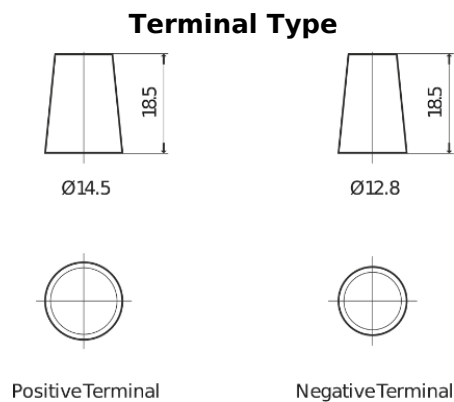

**Product overview**

Batteries for Cars

**Formula FB356**

Part number	FB356
Technology	Flooded
EAN/GTIN	3661024044332
Voltage	12 V
Capacity	35.0 Ah
CCA	240 A
Length	187 mm
Width	127 mm
Height	220 mm
Box size	B19
Polarity	ETN 0
Terminal Type	JIS taper post
Hold Down	B0
Weights (subject of variation)	8.90 kg