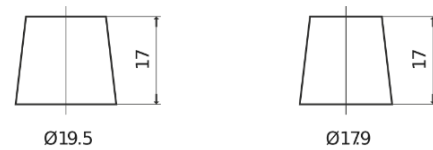

Terminal Type

Positive Terminal

Negative Terminal