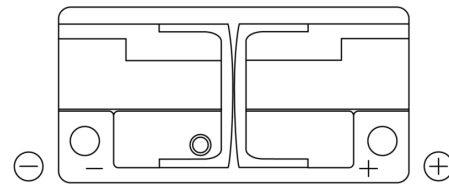

Product overview

Batteries for Cars

Formula FB1100

Part number	FB1100
Technology	Flooded
EAN/GTIN	3661024046237
Voltage	12 V
Capacity	110.0 Ah
CCA	850 A
Length	392 mm
Width	175 mm
Height	190 mm
Box size	L06
Polarity	ETN 0
Terminal Type	EN taper post
Hold Down	B13
Weights (subject of variation)	26.30 kg

Polarity

Terminal Type

Positive Terminal

Negative Terminal

Hold Down

Design, features and specifications are subject to change without notice. We disclaim any representation or warranty, express or implied, concerning the data or recommendations, and in no event shall be liable for any loss or damage claimed to have arisen as a result. Some products may not be available in your local market.