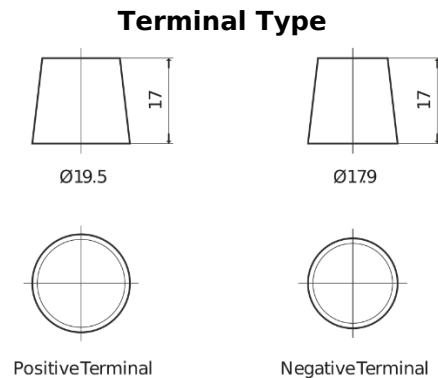

Product overview

Batteries for Trucks, Buses, Construction, Agriculture

PowerPRO Agri&Construction EJ1355

Part number	EJ1355
Technology	Flooded
EAN/GTIN	3661024036955
Voltage	12 V
Capacity	135 Ah
CCA	1000 A
Length	514 mm
Width	175 mm
Height	210 mm
Box size	DB8
Polarity	ETN 3
Terminal Type	EN taper post
Hold Down	B3
Weights (subject of variation)	36.00 kg