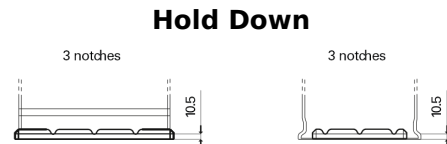

Product overview

Batteries for Trucks, Buses, Construction, Agriculture

PowerPRO Agri&Construction EJ1355

Part number	EJ1355
Technology	Flooded
EAN/GTIN	3661024036955
Voltage	12 V
Capacity	135 Ah
CCA	1000 A
Length	514 mm
Width	175 mm
Height	210 mm
Box size	DB8
Polarity	ETN 3
Terminal Type	EN taper post
Hold Down	B3
Weights (subject of variation)	36.00 kg