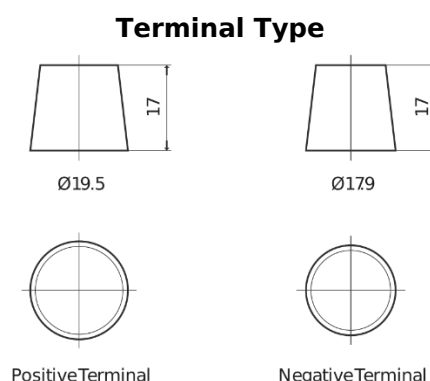

**Product overview**

Batteries for Trucks, Buses, Construction, Agriculture

**StartPRO EG1355**

Part number	EG1355
Technology	Flooded
EAN/GTIN	3661024035521
Voltage	12 V
Capacity	135 Ah
CCA	1000 A
Length	514 mm
Width	175 mm
Height	210 mm
Box size	DB8
Polarity	ETN 3
Terminal Type	EN taper post
Hold Down	B3
Weights (subject of variation)	36.00 kg