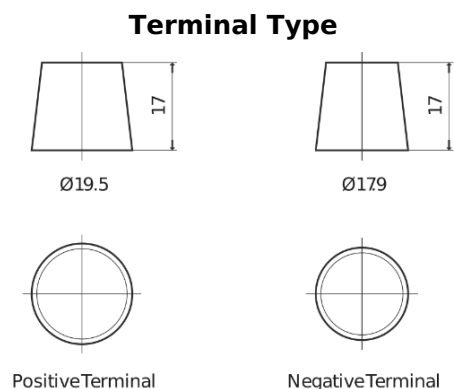

Product overview

Batteries for Cars

Formula Xtreme FA955

Part number	FA955
Technology	Flooded
EAN/GTIN	3661024044196
Voltage	12 V
Capacity	95.0 Ah
CCA	800 A
Length	306 mm
Width	173 mm
Height	222 mm
Box size	D31
Polarity	ETN 1
Terminal Type	EN taper post
Hold Down	Korean B1
Weights (subject of variation)	21.40 kg