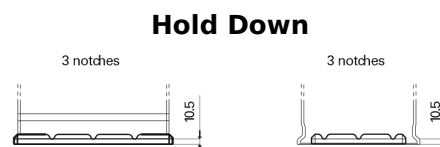

**Product overview**

Batteries for Trucks, Buses, Construction, Agriculture

**StartPRO EG1355**

Part number	EG1355
Technology	Flooded
EAN/GTIN	3661024035521
Voltage	12 V
Capacity	135 Ah
CCA	1000 A
Length	514 mm
Width	175 mm
Height	210 mm
Box size	DB8
Polarity	ETN 3
Terminal Type	EN taper post
Hold Down	B3
Weights (subject of variation)	36.00 kg