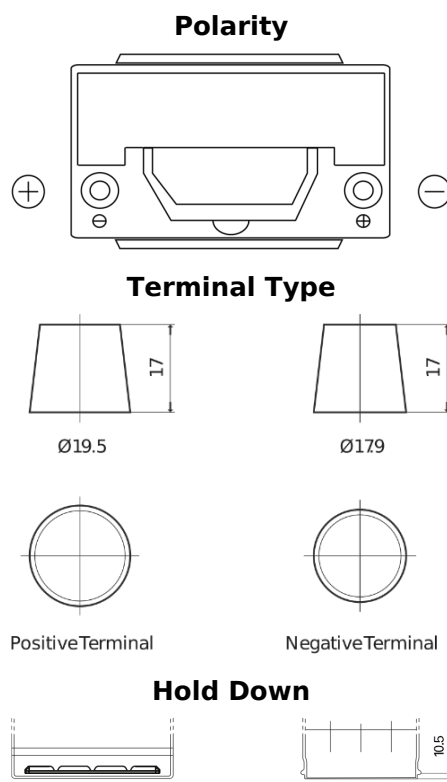

**Product overview**

Batteries for Cars

**Formula Xtreme FA954**

Part number	FA954
Technology	Flooded
EAN/GTIN	3661024044189
Voltage	12 V
Capacity	95.0 Ah
CCA	800 A
Length	306 mm
Width	173 mm
Height	222 mm
Box size	D31
Polarity	ETN 0
Terminal Type	EN taper post
Hold Down	Korean B1
Weights (subject of variation)	21.40 kg