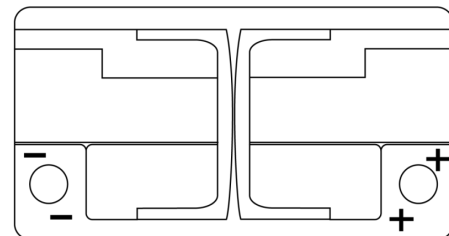

Product overview

Batteries for Cars

Formula Xtreme FA900

Part number	FA900
Technology	Flooded
EAN/GTIN	3661024046251
Voltage	12 V
Capacity	90.0 Ah
CCA	720 A
Length	315 mm
Width	175 mm
Height	190 mm
Box size	L04
Polarity	ETN 0
Terminal Type	EN taper post
Hold Down	B13
Weights (subject of variation)	19.70 kg

Polarity

Terminal Type

Positive Terminal

Negative Terminal

Hold Down

Design, features and specifications are subject to change without notice. We disclaim any representation or warranty, express or implied, concerning the data or recommendations, and in no event shall be liable for any loss or damage claimed to have arisen as a result. Some products may not be available in your local market.