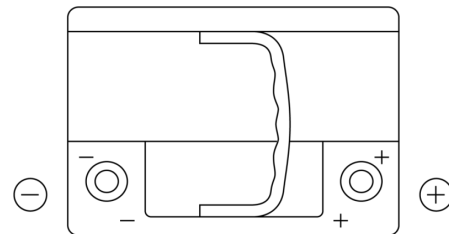

Product overview

Batteries for Cars

Futura CA612

Part number	CA612
Technology	Flooded
EAN/GTIN	3661024014274
Voltage	12 V
Capacity	61.0 Ah
CCA	600 A
Length	242 mm
Width	175 mm
Height	175 mm
Box size	LB2
Polarity	ETN 0
Terminal Type	EN taper post
Hold Down	B13
Weights (subject of variation)	14.00 kg

Polarity

Terminal Type

Positive Terminal

Negative Terminal

Hold Down

Design, features and specifications are subject to change without notice. We disclaim any representation or warranty, express or implied, concerning the data or recommendations, and in no event shall be liable for any loss or damage claimed to have arisen as a result. Some products may not be available in your local market.